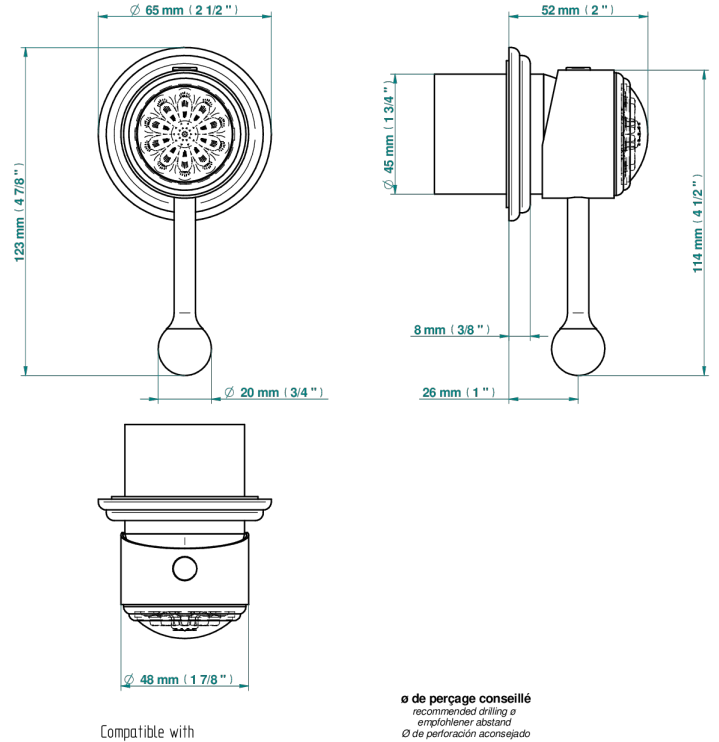

DAHLIA

A41-6540RB

Trim only for wall mixer on rosette

Compatible with