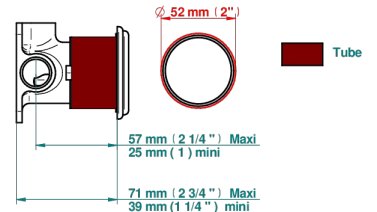

70812

20/06/2019

CHARACTERISTIC

- Dahlia
- Trim only for wall mixer on rosette

RELATED SKU'S

- Ref. G00-6540A/US Built-in part for wall mounted flush fit shower mixer 2 inlets 1/2" -1 outlet 1/2" -US model

AVAILABLE FINITIONS

Black ceram - D30

Blush PVD - H62

Brass color PVD - H49

Brown bronze color PVD - F33

Chrome polished - A02

Chrome polished / gold polished -

G02

Copper antique matt, coated - H07

Gold color PVD - H52

Gold mat - F07

Gold polished - F01

Graphite PVD - H64

Light coated bronze - D01

Matt Umber PVD - H67

Matt blush PVD - H60

Matt brass color PVD - H50

Matt brown bronze color PVD - F34

Matt chrome (American satin) - C02

Matt gold color PVD - H53

Matt graphite PVD - H65

Matt nickel (American satin) - C01

Matt nickel color PVD - H56

Nickel antique / Sovereign - H28

Nickel color PVD - H55

Nickel polished - B01

Soft gold - F30

Soft matt gold - F31

Umber PVD - H66