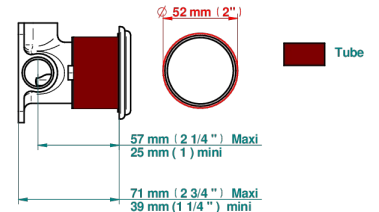

Tube

70811

20/06/2019

CHARACTERISTIC

- Panthère Black crystal
- Trim only for wall mixer on rosette

RELATED SKU'S

- Ref. G00-6540A/US Built-in part for wall mounted flush fit shower mixer 2 inlets 1/2" -1 outlet 1/2" -US model

AVAILABLE FINITIONS

Black ceram - D30

Blush PVD - H62

Brass color PVD - H49

Brown bronze color PVD - F33

Chrome polished - A02

Chrome polished / gold polished - G02

Copper antique matt, coated - H07

Gold color PVD - H52

Gold mat - F07

Gold polished - F01

Graphite PVD - H64

Light coated bronze - D01

Matt Umber PVD - H67

Matt blush PVD - H60

Matt brass color PVD - H50

Matt brown bronze color PVD - F34

Matt chrome (American satin) - C02

Matt gold color PVD - H53

Matt graphite PVD - H65

Matt nickel (American satin) - C01

Matt nickel color PVD - H56

Nickel antique / Sovereign - H28

Nickel color PVD - H55

Nickel polished - B01

Soft gold - F30

Soft matt gold - F31

Umber PVD - H66