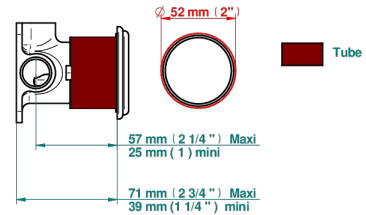

70811

20/06/2019

CHARACTERISTIC

- Panthère Black crystal
- Trim only for wall mixer on rosette

RELATED SKU'S

- Ref. G00-6540A Rough parts for wall mounted flush fit shower mixer 2 x 1/2" inlets 1 x 1/2" outlet

AVAILABLE FINITIONS

Antique nickel - H28	Graphite PVD - H64	Matt chrome - C02	Nickel color PVD - H55	Soft matt gold - F31
Black ceram - D30	Lacquered light bronze - D01	Matt gold - F07	Polished chrome (color finish) - A02	Umber PVD - H66
Blush PVD - H62	Matt Umber PVD - H67	Matt gold color PVD - H53	Polished chrome / Polished gold (color finish) - G02	Varnished matt antique red copper (color finish) - H07
Brass color PVD - H49	Matt blush PVD - H60	Matt graphite PVD - H65	Polished gold (color finish) - F01	
Brown bronze color PVD - F33	Matt brass color PVD - H50	Matt nickel (color finish) - C01	Polished nickel - B01	
Gold color PVD - H52	Matt brown bronze color PVD - F34	Matt nickel color PVD - H56	Soft gold - F30