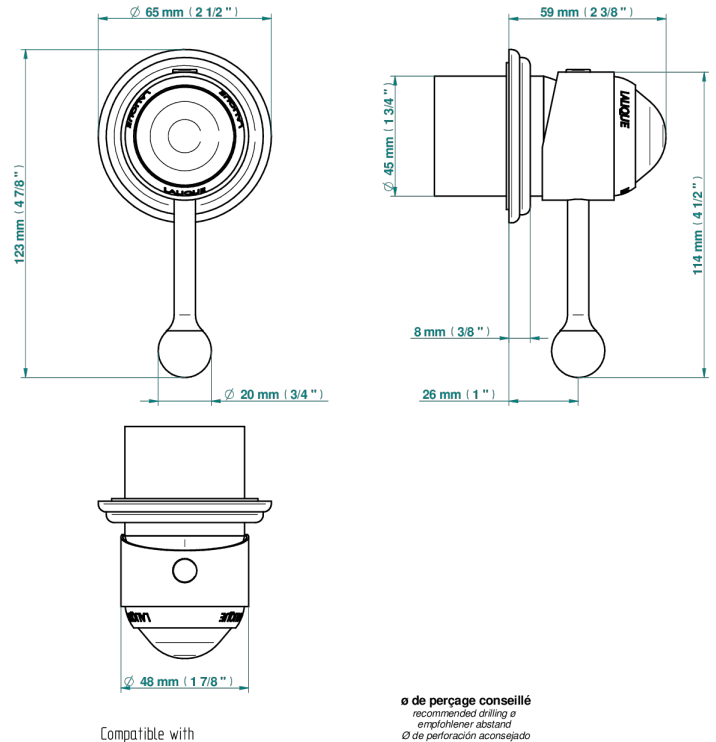

PANTHERE BLACK CRYSTAL

A2K-6540RB

Trim only for wall mixer on rosette

Compatible with