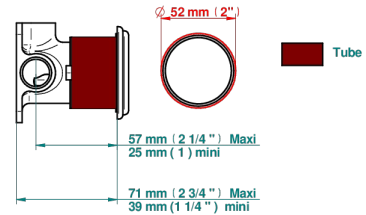

70810

20/06/2019

CHARACTERISTIC

- Papillon
- Trim only for wall mixer on rosette

RELATED SKU'S

- Ref. G00-6540A/US Built-in part for wall mounted flush fit shower mixer 2 inlets 1/2" -1 outlet 1/2" -US model

AVAILABLE FINITIONS

Black ceram - D30	Copper antique matt, coated - H07	Matt Umber PVD - H67	Matt graphite PVD - H65	Soft gold - F30
Blush PVD - H62	Gold color PVD - H52	Matt blush PVD - H60	Matt nickel (American satin) - C01	Soft matt gold - F31
Brass color PVD - H49	Gold mat - F07	Matt brass color PVD - H50	Matt nickel color PVD - H56	Umber PVD - H66
Brown bronze color PVD - F33	Gold polished - F01	Matt brown bronze color PVD - F34	Nickel antique / Sovereign - H28	
Chrome polished - A02	Graphite PVD - H64	Matt chrome (American satin) - C02	Nickel color PVD - H55	
Chrome polished / gold polished - G02	Light coated bronze - D01	Matt gold color PVD - H53	Nickel polished - B01