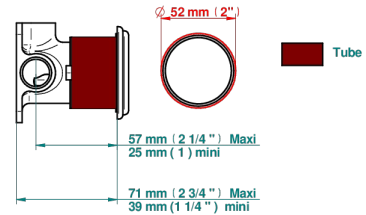

70810

20/06/2019

CHARACTERISTIC

- Papillon
- Trim only for wall mixer on rosette

RELATED SKU'S

- Ref. G00-6540A Rough parts for wall mounted flush fit shower mixer 2 x 1/2" inlets 1 x 1/2" outlet

AVAILABLE FINITIONS

Antique nickel - H28	Graphite PVD - H64	Matt chrome - C02	Nickel color PVD - H55	Soft matt gold - F31
Black ceram - D30	Lacquered light bronze - D01	Matt gold - F07	Polished chrome (color finish) - A02	Umber PVD - H66
Blush PVD - H62	Matt Umber PVD - H67	Matt gold color PVD - H53	Polished chrome / Polished gold (color finish) - G02	Varnished matt antique red copper (color finish) - H07
Brass color PVD - H49	Matt blush PVD - H60	Matt graphite PVD - H65	Polished gold (color finish) - F01	
Brown bronze color PVD - F33	Matt brass color PVD - H50	Matt nickel (color finish) - C01	Polished nickel - B01	
Gold color PVD - H52	Matt brown bronze color PVD - F34	Matt nickel color PVD - H56	Soft gold - F30