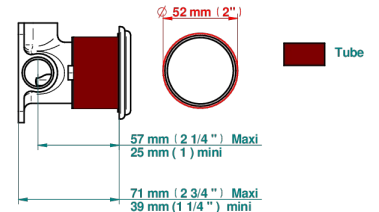

70810

20/06/2019

CHARACTERISTIC

- Panthère Clear crystal
- Trim only for wall mixer on rosette

RELATED SKU'S

- Ref. G00-6540A/US Built-in part for wall mounted flush fit shower mixer 2 inlets 1/2" -1 outlet 1/2" -US model

AVAILABLE FINITIONS

Black ceram - D30

Blush PVD - H62

Brass color PVD - H49

Brown bronze color PVD - F33

Chrome polished - A02

Chrome polished / gold polished -

G02

Copper antique matt, coated - H07

Gold color PVD - H52

Gold mat - F07

Gold polished - F01

Graphite PVD - H64

Light coated bronze - D01

Matt Umber PVD - H67

Matt blush PVD - H60

Matt brass color PVD - H50

Matt brown bronze color PVD - F34

Matt chrome (American satin) - C02

Matt gold color PVD - H53

Matt graphite PVD - H65

Matt nickel (American satin) - C01

Matt nickel color PVD - H56

Nickel antique / Sovereign - H28

Nickel color PVD - H55

Nickel polished - B01

Soft gold - F30

Soft matt gold - F31

Umber PVD - H66