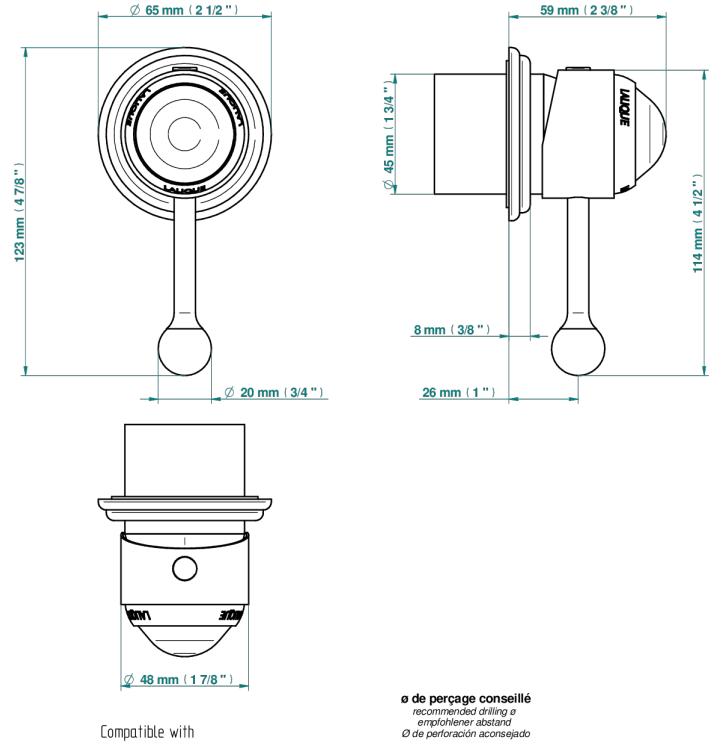

PANTHERE CLEAR CRYSTAL

A2H-6540RB

Trim only for wall mixer on rosette

THG®
PARIS

Compatible with

6540A
6540A/W

6540A/US