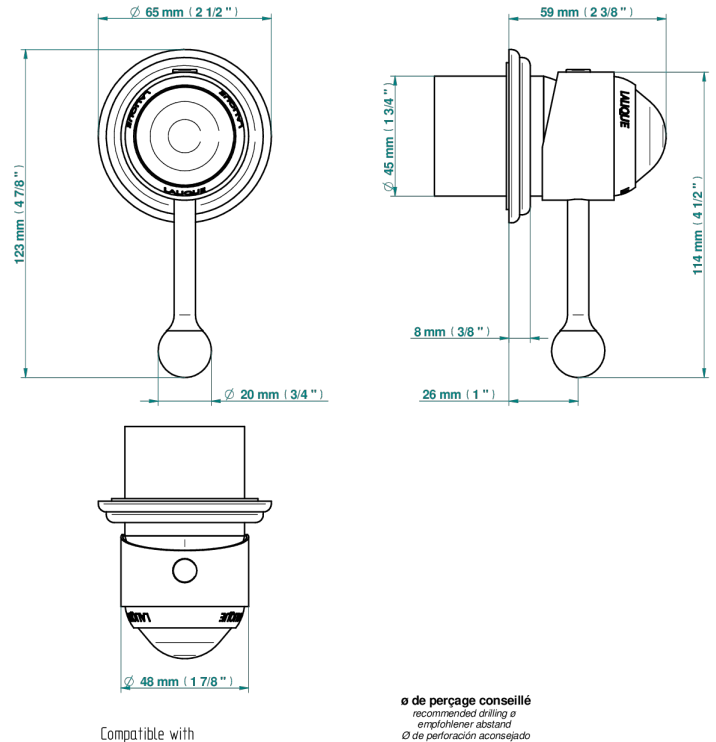

PANTHERE CRISTAL CLARO

A2H-6540RB

Trim only for wall mixer on rosette

THG®
PARIS

Compatible with

6540A
6540A/W

6540/US