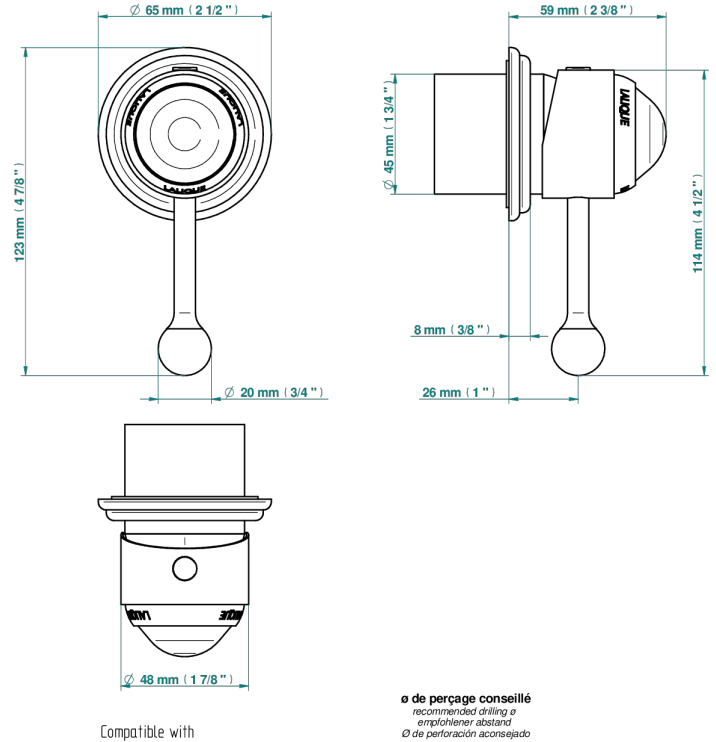

VENICE

A2E-6540RB

Trim only for wall mixer on rosette

Compatible with

6540A
6540A/W

6540/US