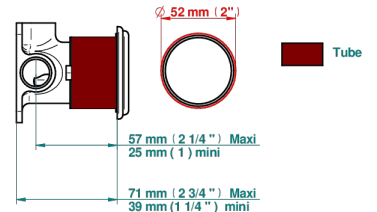

Tube

70810

20/06/2019

CHARACTERISTIC

- Venice
- Trim only for wall mixer on rosette

RELATED SKU'S

- Ref. G00-6540A Rough parts for wall mounted flush fit shower mixer 2 x 1/2" inlets 1 x 1/2" outlet

AVAILABLE FINITIONS

Antique nickel - H28
Black ceram - D30
Blush PVD - H62
Brass color PVD - H49
Brown bronze color PVD - F33
Gold color PVD - H52

Graphite PVD - H64
Lacquered light bronze - D01
Matt Umber PVD - H67
Matt blush PVD - H60
Matt brass color PVD - H50
Matt brown bronze color PVD - F34

Matt chrome - C02
Matt gold - F07
Matt gold color PVD - H53
Matt graphite PVD - H65
Matt nickel (color finish) - C01
Matt nickel color PVD - H56

Nickel color PVD - H55
Polished chrome (color finish) - A02
Polished chrome / Polished gold (color finish) - G02
Polished gold (color finish) - F01
Polished nickel - B01
Soft gold - F30

Soft matt gold - F31
Umber PVD - H66
Varnished matt antique red copper (color finish) - H07