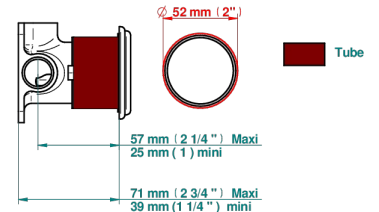

Tube

70810

20/06/2019

CHARACTERISTIC

- Océania
- Trim only for wall mixer on rosette

RELATED SKU'S

- Ref. G00-6540A Rough parts for wall mounted flush fit shower mixer 2 x 1/2" inlets 1 x 1/2" outlet

AVAILABLE FINITIONS

Antique nickel - H28
Black ceram - D30
Blush PVD - H62
Brass color PVD - H49
Brown bronze color PVD - F33
Gold color PVD - H52

Graphite PVD - H64
Lacquered light bronze - D01
Matt Umber PVD - H67
Matt blush PVD - H60
Matt brass color PVD - H50
Matt brown bronze color PVD - F34

Matt chrome - C02
Matt gold - F07
Matt gold color PVD - H53
Matt graphite PVD - H65
Matt nickel (color finish) - C01
Matt nickel color PVD - H56

Nickel color PVD - H55
Polished chrome (color finish) - A02
Polished chrome / Polished gold (color finish) - G02
Polished gold (color finish) - F01
Polished nickel - B01
Soft gold - F30

Soft matt gold - F31
Umber PVD - H66
Varnished matt antique red copper (color finish) - H07