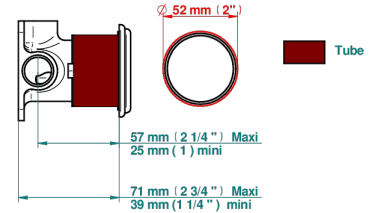

70805

19/06/2019

CHARACTERISTIC

- Sully white onyx
- Trim only for wall mixer on rosette

RELATED SKU'S

- Ref. G00-6540A/US Built-in part for wall mounted flush fit shower mixer 2 inlets 1/2" -1 outlet 1/2" -US model

AVAILABLE FINITIONS

Black ceram - D30
Blush PVD - H62
Brass color PVD - H49
Brown bronze color PVD - F33
Chrome polished - A02
Chrome polished / gold polished - G02

Gold color PVD - H52
Gold mat - F07
Gold polished - F01
Graphite PVD - H64
Matt Umber PVD - H67
Matt blush PVD - H60

Matt brass color PVD - H50
Matt brown bronze color PVD - F34
Matt chrome (American satin) - C02
Matt gold color PVD - H53
Matt graphite PVD - H65
Matt nickel (American satin) - C01

Matt nickel color PVD - H56
Nickel antique / Sovereign - H28
Nickel color PVD - H55
Nickel polished - B01
Soft gold - F30
Soft matt gold - F31

Umber PVD - H66