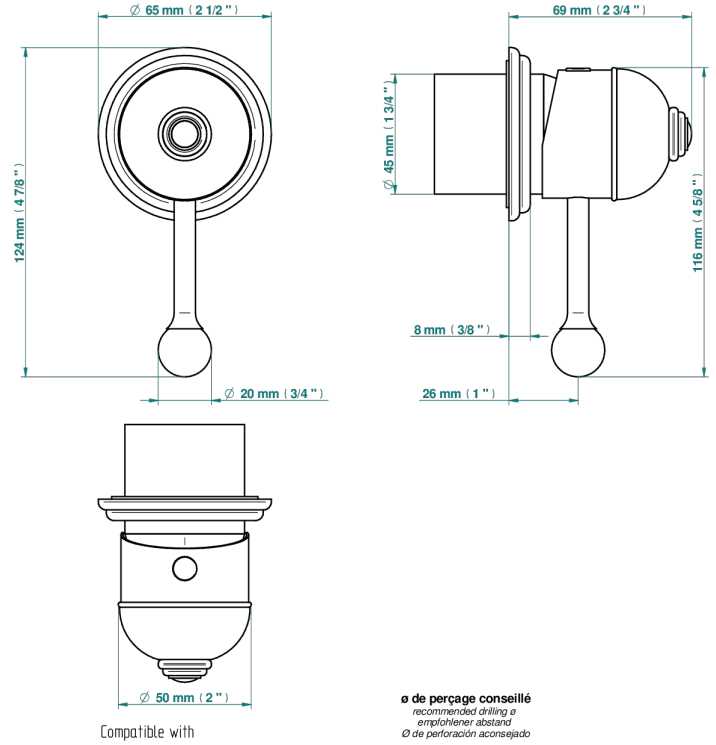

SULLY WHITE ONYX

U1S-6540RB

Trim only for wall mixer on rosette

Compatible with