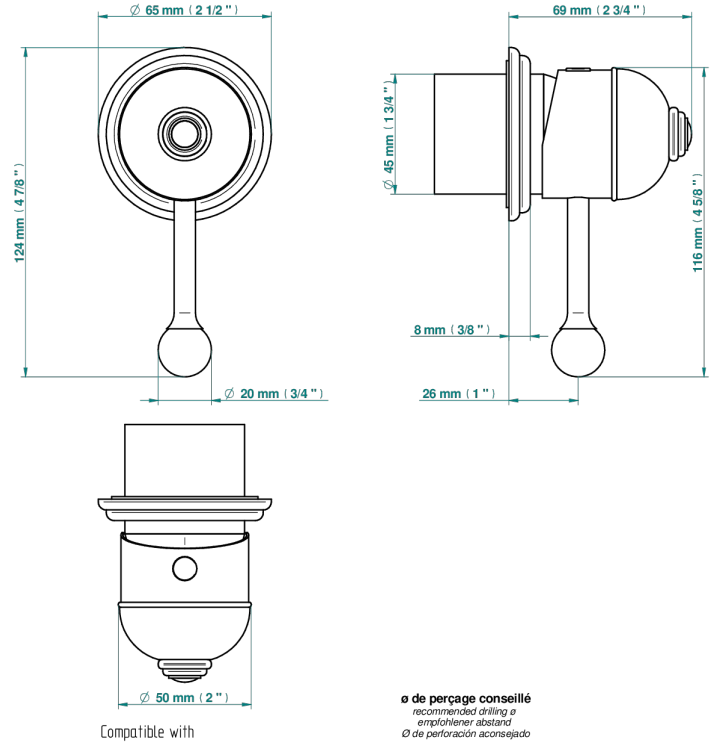

TROCADERO LAPIS LAZULI

U7B-6540RB

Trim only for wall mixer on rosette

THG®
PARIS

Compatible with

6540A
6540A/W

6540A/US