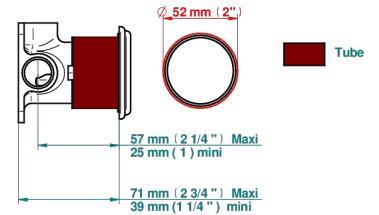

19/06/2019

70803

CHARACTERISTIC

- Trocadero Lapis Lazuli
- Trim only for wall mixer on rosette

RELATED SKU'S

- Ref. G00-6540A/US Built-in part for wall mounted flush fit shower mixer 2 inlets 1/2" -1 outlet 1/2" -US model

AVAILABLE FINITIONS

Black ceram - D30
Blush PVD - H62
Brass color PVD - H49
Brown bronze color PVD - F33
Chrome polished - A02
Chrome polished / gold polished - G02

Gold color PVD - H52
Gold mat - F07
Gold polished - F01
Graphite PVD - H64
Matt Umber PVD - H67
Matt blush PVD - H60

Matt brass color PVD - H50
Matt brown bronze color PVD - F34
Matt chrome (American satin) - C02
Matt gold color PVD - H53
Matt graphite PVD - H65
Matt nickel (American satin) - C01

Matt nickel color PVD - H56
Nickel antique / Sovereign - H28
Nickel color PVD - H55
Nickel polished - B01
Soft gold - F30
Soft matt gold - F31

Umber PVD - H66