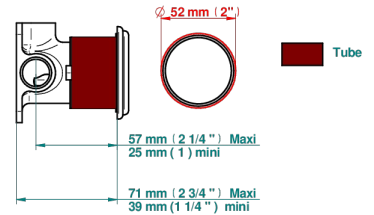

Tube

70803

19/06/2019

CHARACTERISTIC

- Sully Lapis Lazuli
- Trim only for wall mixer on rosette

RELATED SKU'S

- Ref. G00-6540A/US Built-in part for wall mounted flush fit shower mixer 2 inlets 1/2" -1 outlet 1/2" -US model

AVAILABLE FINITIONS

Black ceram - D30
Blush PVD - H62
Brass color PVD - H49
Brown bronze color PVD - F33
Chrome polished - A02
Chrome polished / gold polished - G02

Gold color PVD - H52
Gold mat - F07
Gold polished - F01
Graphite PVD - H64
Matt Umber PVD - H67
Matt blush PVD - H60

Matt brass color PVD - H50
Matt brown bronze color PVD - F34
Matt chrome (American satin) - C02
Matt gold color PVD - H53
Matt graphite PVD - H65
Matt nickel (American satin) - C01

Matt nickel color PVD - H56
Nickel antique / Sovereign - H28
Nickel color PVD - H55
Nickel polished - B01
Soft gold - F30
Soft matt gold - F31

Umber PVD - H66