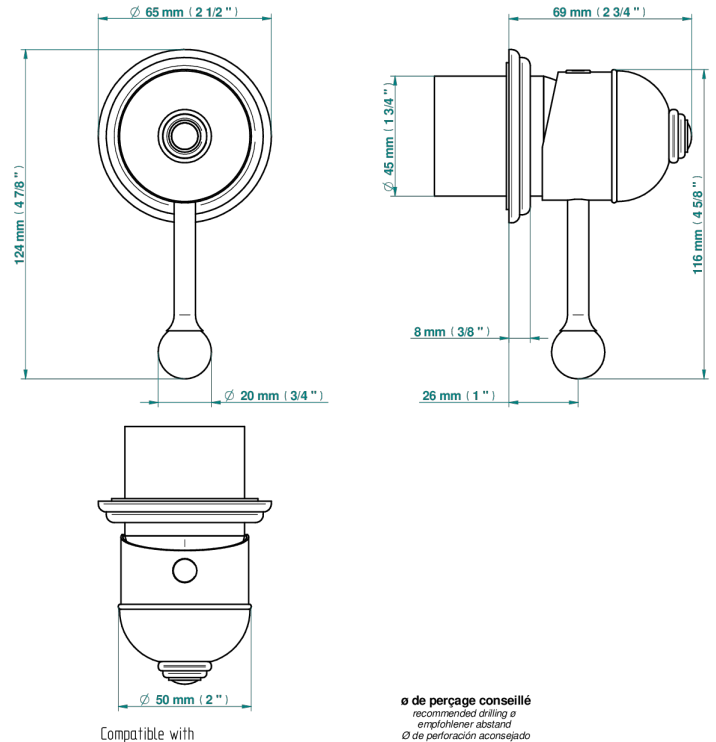

SULLY LAPIS LAZULI

A1W-6540RB

Trim only for wall mixer on rosette

Compatible with