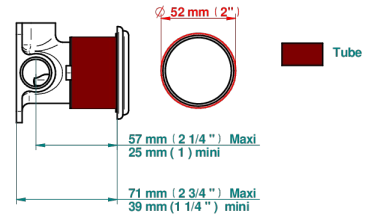

70803

19/06/2019

CHARACTERISTIC

- Sully Lapis Lazuli
- Trim only for wall mixer on rosette

RELATED SKU'S

- Ref. G00-6540A Rough parts for wall mounted flush fit shower mixer 2 x 1/2" inlets 1 x 1/2" outlet

AVAILABLE FINITIONS

Antique nickel - H28	Graphite PVD - H64	Matt gold - F07	Polished chrome (color finish) - A02	Umber PVD - H66
Black ceram - D30	Matt Umber PVD - H67	Matt gold color PVD - H53	Polished chrome / Polished gold (color finish) - G02	
Blush PVD - H62	Matt blush PVD - H60	Matt graphite PVD - H65	Polished gold (color finish) - F01	
Brass color PVD - H49	Matt brass color PVD - H50	Matt nickel (color finish) - C01	Polished nickel - B01	
Brown bronze color PVD - F33	Matt brown bronze color PVD - F34	Matt nickel color PVD - H56	Soft gold - F30	
Gold color PVD - H52	Matt chrome - C02	Nickel color PVD - H55	Soft matt gold - F31