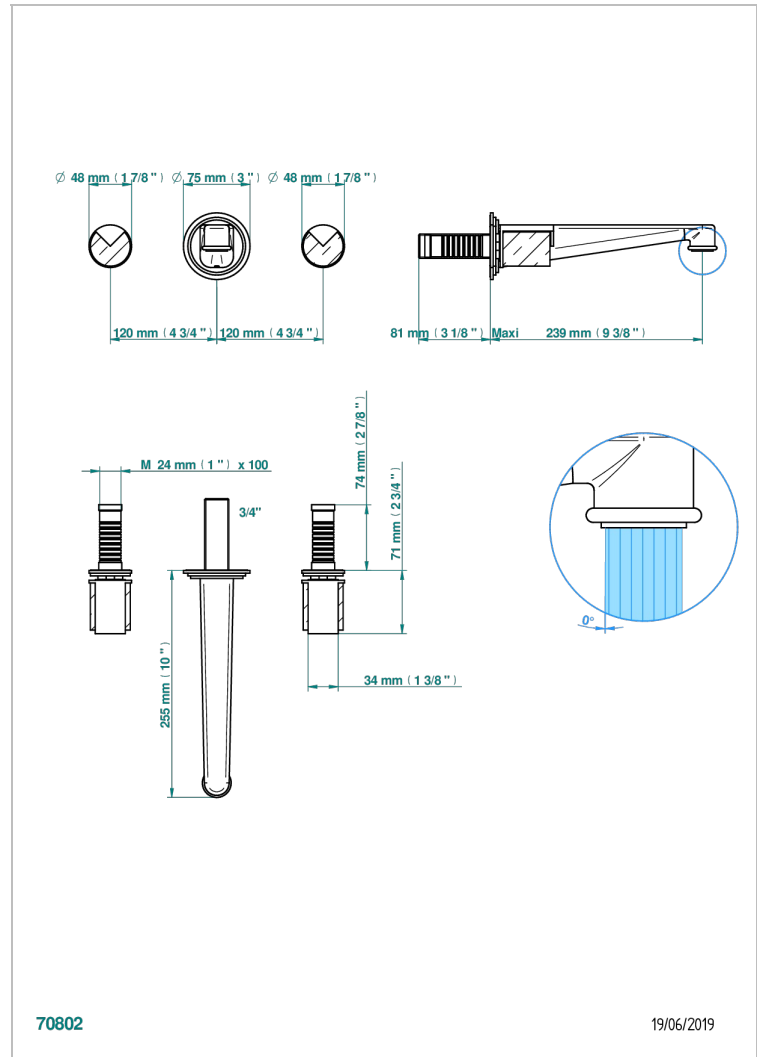

LE 9 HOWLITE

G2H-40SGBUS

Trim for wall mounted 3-hole lavatory set only

THG[®]
PARIS

70802

19/06/2019

CHARACTERISTIC

- Le 9 Howlite
- Trim for wall mounted 3-hole lavatory set only

RELATED SKU'S

- Ref. G00-40AM/US Rough parts for wall set (one counter clockwise and one clockwise cartridges)

AVAILABLE FINITIONS

Black ceram - D30
Blush PVD - H62
Brass color PVD - H49
Brown bronze color PVD - F33
Chrome polished - A02
Chrome polished / gold polished - G02