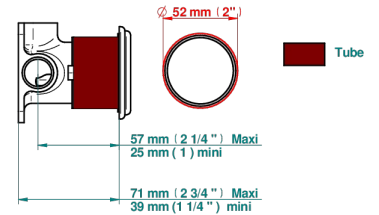

70801

19/06/2019

CHARACTERISTIC

- Trocadero Malachite
- Trim only for wall mixer on rosette

RELATED SKU'S

- Ref. G00-6540A/US Built-in part for wall mounted flush fit shower mixer 2 inlets 1/2" -1 outlet 1/2" -US model

AVAILABLE FINITIONS

Black ceram - D30

Blush PVD - H62

Brass color PVD - H49

Brown bronze color PVD - F33

Chrome polished - A02

Chrome polished / gold polished - G02

Gold color PVD - H52

Gold mat - F07

Gold polished - F01

Graphite PVD - H64

Matt Umber PVD - H67

Matt blush PVD - H60

Matt brass color PVD - H50

Matt brown bronze color PVD - F34

Matt chrome (American satin) - C02

Matt gold color PVD - H53

Matt graphite PVD - H65

Matt nickel (American satin) - C01

Matt nickel color PVD - H56

Nickel antique / Sovereign - H28

Nickel color PVD - H55

Nickel polished - B01

Soft gold - F30

Soft matt gold - F31

Umber PVD - H66