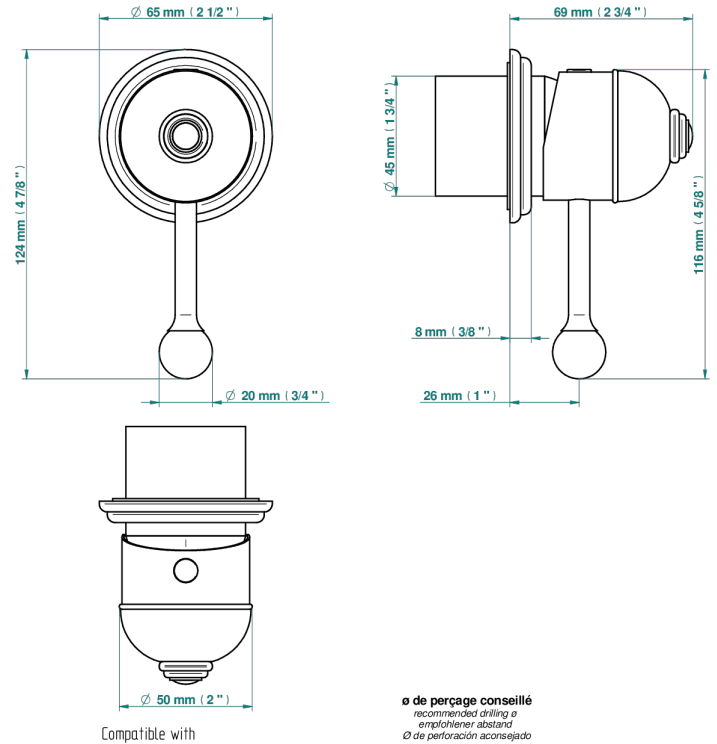

TROCADERO MALACHITE

U7A-6540RB

Trim only for wall mixer on rosette

THG®
PARIS

Compatible with

6540A
6540A/W

6540/US