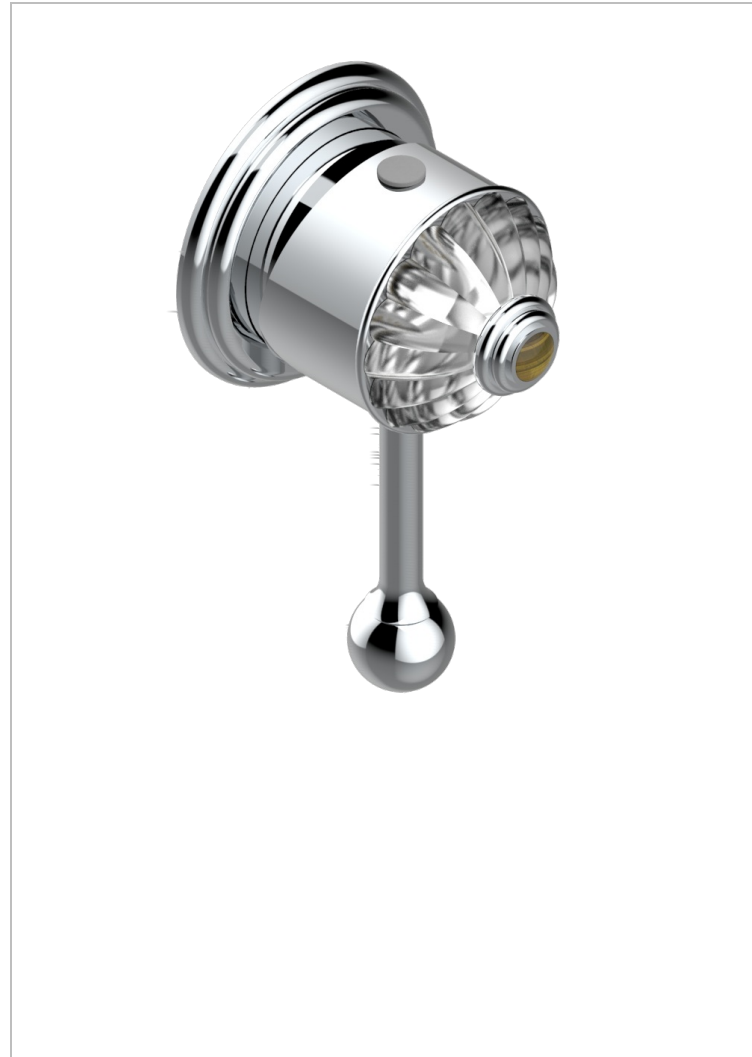

VOGUE TIGER EYE

A8R-6540RB

Trim only for wall mixer on rosette

CHARACTERISTIC

- Vogue Tiger Eye
- Trim only for wall mixer on rosette

RELATED SKU'S

- Ref. G00-6540A/US Built-in part for wall mounted flush fit shower mixer 2 inlets 1/2" -1 outlet 1/2" -US model

AVAILABLE FINITIONS

Black ceram - D30

Blush PVD - H62

Brass color PVD - H49

Brown bronze color PVD - F33

Chrome polished - A02

Chrome polished / gold polished - G02

Copper antique matt, coated - H07

Matt brown bronze color PVD - F34

Matt chrome (American satin) - C02

Matt gold color PVD - H53

Matt graphite PVD - H65

Matt nickel (American satin) - C01

Matt nickel color PVD - H56

Nickel antique / Sovereign - H28

Nickel color PVD - H55

Nickel polished - B01

Soft gold - F30

Soft matt gold - F31

Umber PVD - H66