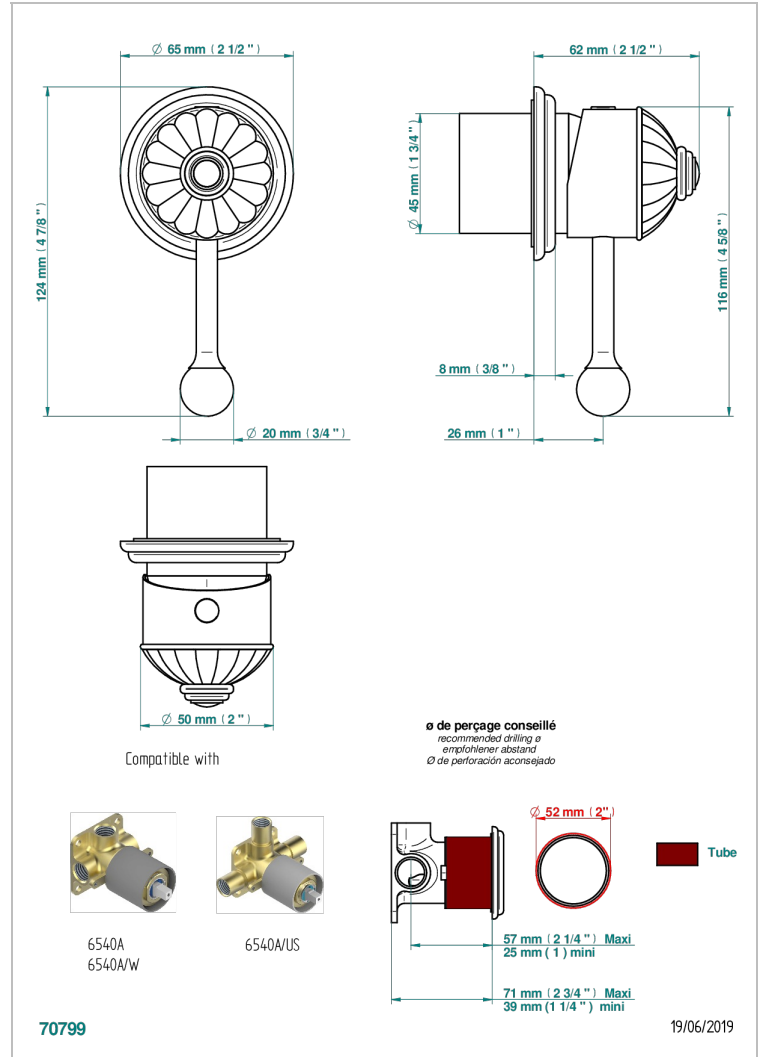

VOGUE TIGER EYE

A8R-6540RB

Trim only for wall mixer on rosette

CHARACTERISTIC

- Vogue Tiger Eye
- Trim only for wall mixer on rosette

RELATED SKU'S

- Ref. G00-6540A/US Built-in part for wall mounted flush fit shower mixer 2 inlets 1/2" -1 outlet 1/2" -US model