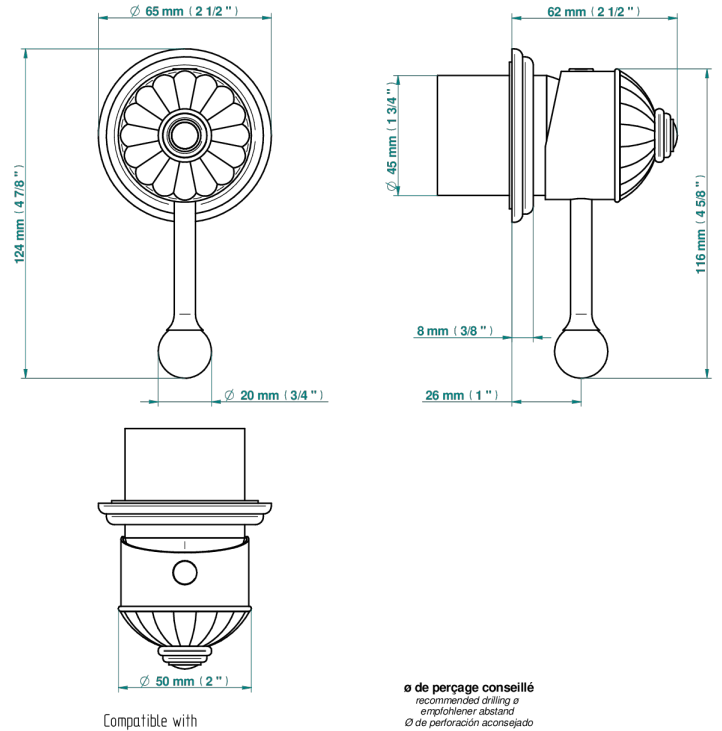

CHEVERNY BLACK ONYX

U1V-6540RB

Trim only for wall mixer on rosette

THG®
PARIS

Compatible with

6540A
6540A/W

6540/US