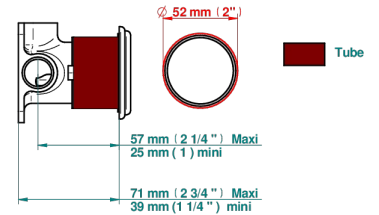

19/06/2019

70792

CHARACTERISTIC

- Cheverny black Onyx
- Trim only for wall mixer on rosette

RELATED SKU'S

- Ref. G00-6540A/US Built-in part for wall mounted flush fit shower mixer 2 inlets 1/2" -1 outlet 1/2" -US model

AVAILABLE FINITIONS

Black ceram - D30
Blush PVD - H62
Brass color PVD - H49
Brown bronze color PVD - F33
Chrome polished - A02
Chrome polished / gold polished - G02

Gold color PVD - H52
Gold mat - F07
Gold polished - F01
Graphite PVD - H64
Matt Umber PVD - H67
Matt blush PVD - H60

Matt brass color PVD - H50
Matt brown bronze color PVD - F34
Matt chrome (American satin) - C02
Matt gold color PVD - H53
Matt graphite PVD - H65
Matt nickel (American satin) - C01

Matt nickel color PVD - H56
Nickel antique / Sovereign - H28
Nickel color PVD - H55
Nickel polished - B01
Soft gold - F30
Soft matt gold - F31

Umber PVD - H66