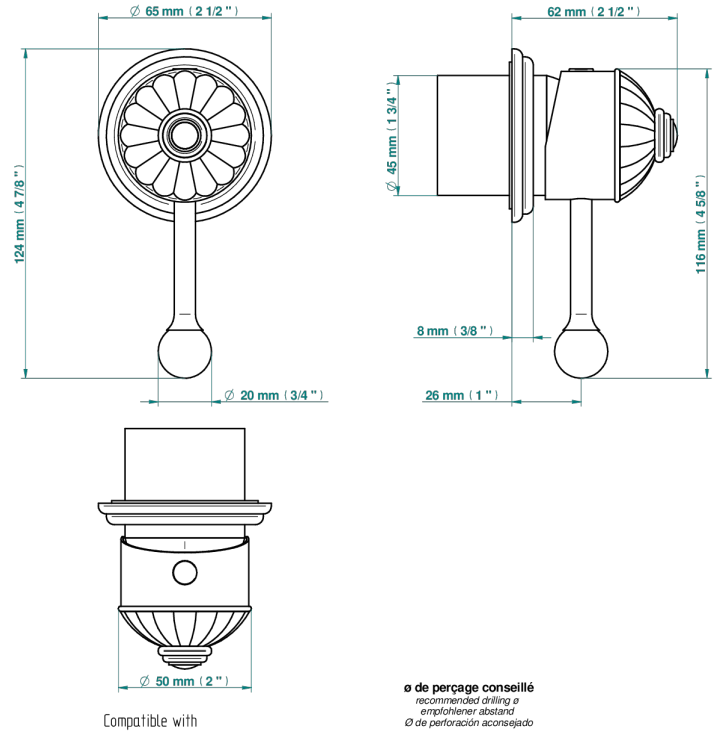

VOGUE ONICE NEGRO

A8P-6540RB

Trim only for wall mixer on rosette

THG®
PARIS

Compatible with