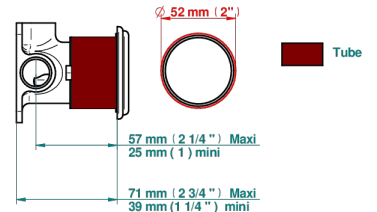

70792

19/06/2019

CHARACTERISTIC

- Vogue black onyx
- Trim only for wall mixer on rosette

RELATED SKU'S

- Ref. G00-6540A/US Built-in part for wall mounted flush fit shower mixer 2 inlets 1/2" -1 outlet 1/2" -US model

AVAILABLE FINITIONS

Black ceram - D30

Blush PVD - H62

Brass color PVD - H49

Brown bronze color PVD - F33

Chrome polished - A02

Chrome polished / gold polished -

G02

Copper antique matt, coated - H07

Gold color PVD - H52

Gold mat - F07

Gold polished - F01

Graphite PVD - H64

Light coated bronze - D01

Matt Umber PVD - H67

Matt blush PVD - H60

Matt brass color PVD - H50

Matt brown bronze color PVD - F34

Matt chrome (American satin) - C02

Matt gold color PVD - H53

Matt graphite PVD - H65

Matt nickel (American satin) - C01

Matt nickel color PVD - H56

Nickel antique / Sovereign - H28

Nickel color PVD - H55

Nickel polished - B01

Soft gold - F30

Soft matt gold - F31

Umber PVD - H66