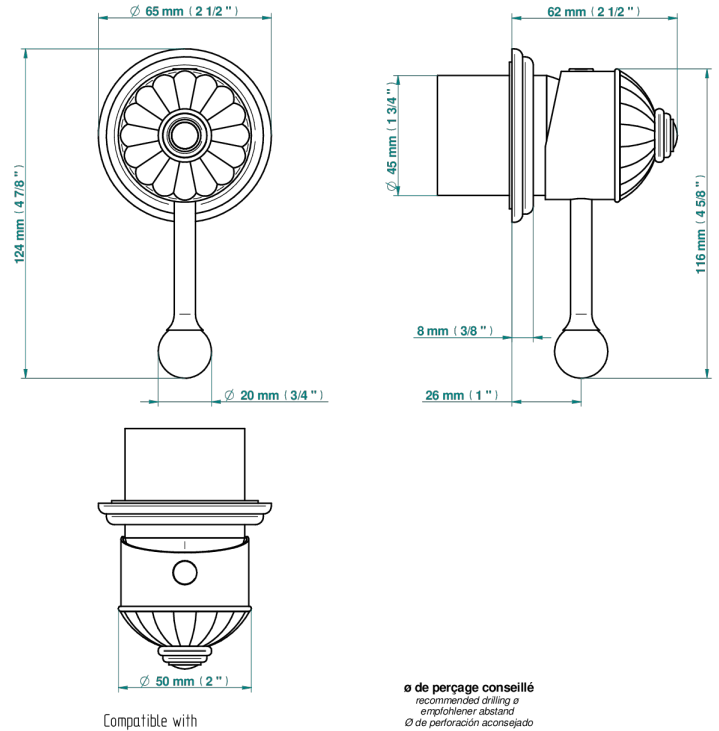

VOGUE BLACK ONYX

A8P-6540RB

Trim only for wall mixer on rosette

THG®
PARIS

Compatible with

6540A
6540A/W

6540/US