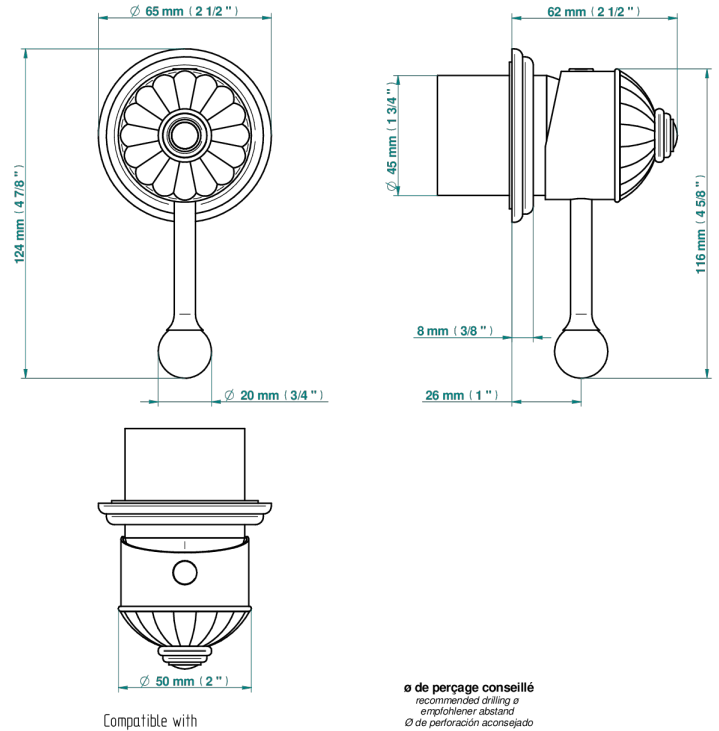

AMBOISE BLACK ONYX

A1M-6540RB

Trim only for wall mixer on rosette

Compatible with