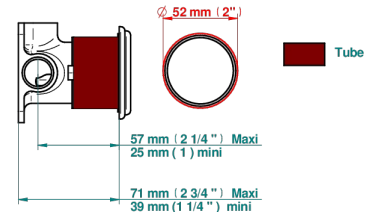

70792

19/06/2019

CHARACTERISTIC

- Amboise Black Onyx
- Trim only for wall mixer on rosette

RELATED SKU'S

- Ref. G00-6540A Rough parts for wall mounted flush fit shower mixer 2 x 1/2" inlets 1 x 1/2" outlet

AVAILABLE FINITIONS

Antique nickel - H28
Black ceram - D30
Blush PVD - H62
Brass color PVD - H49
Brown bronze color PVD - F33
Gold color PVD - H52

Graphite PVD - H64
Matt Umber PVD - H67
Matt blush PVD - H60
Matt brass color PVD - H50
Matt brown bronze color PVD - F34
Matt chrome - C02

Matt gold - F07
Matt gold color PVD - H53
Matt graphite PVD - H65
Matt nickel (color finish) - C01
Matt nickel color PVD - H56
Nickel color PVD - H55

Polished chrome (color finish) - A02
Polished chrome / Polished gold (color finish) - G02
Polished gold (color finish) - F01
Polished nickel - B01
Soft gold - F30
Soft matt gold - F31

Umber PVD - H66