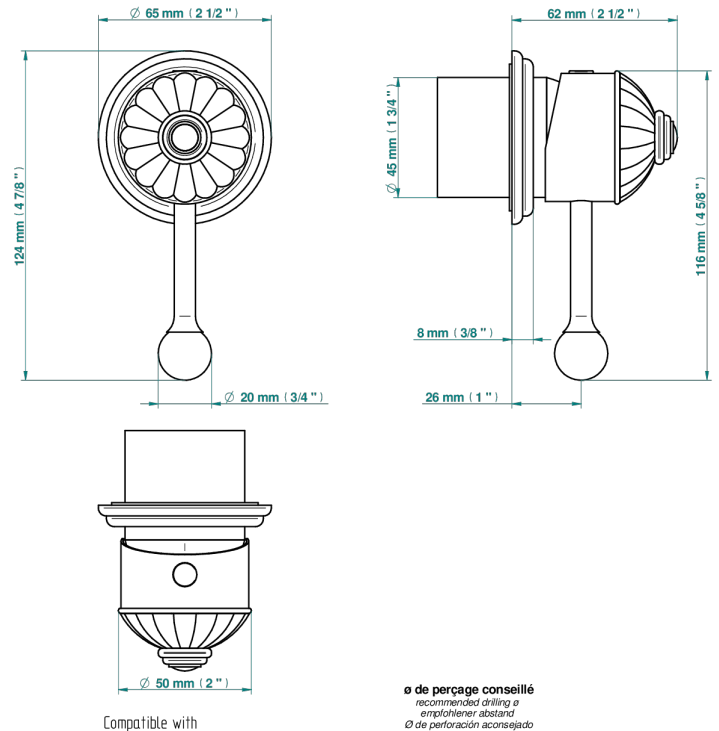

AMBOISE BLACK ONYX

A1M-6540RB

Trim only for wall mixer on rosette

Compatible with