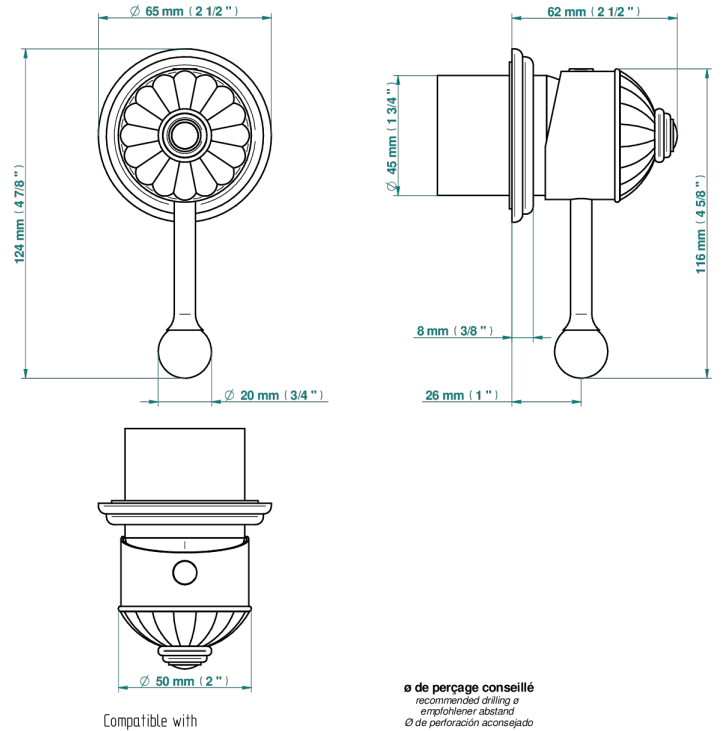

VOGUE JASPE ROJO

A8N-6540RB

Trim only for wall mixer on rosette

THG®
PARIS

Compatible with

6540A
6540A/W

6540/US