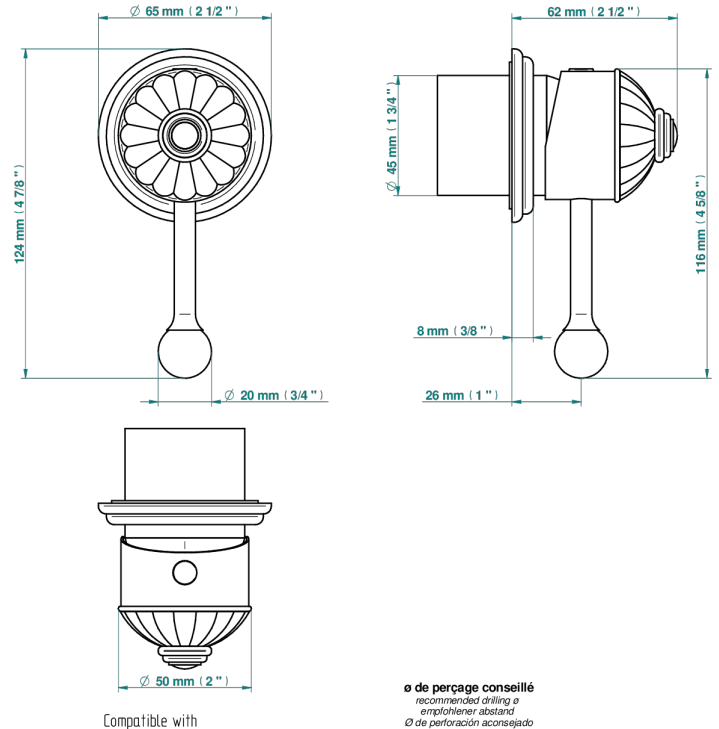

VOGUE RED JASPER

A8N-6540RB

Trim only for wall mixer on rosette

Compatible with