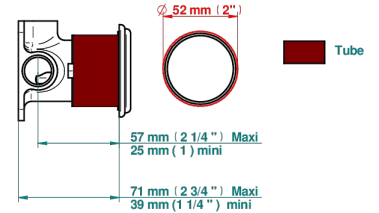

70791

19/06/2019

CHARACTERISTIC

- Vogue red Jasper
- Trim only for wall mixer on rosette

RELATED SKU'S

- Ref. G00-6540A/US Built-in part for wall mounted flush fit shower mixer 2 inlets 1/2" -1 outlet 1/2" -US model

AVAILABLE FINITIONS

Black ceram - D30

Blush PVD - H62

Brass color PVD - H49

Brown bronze color PVD - F33

Chrome polished - A02

Chrome polished / gold polished -

G02

Copper antique matt, coated - H07

Gold color PVD - H52

Gold mat - F07

Gold polished - F01

Graphite PVD - H64

Light coated bronze - D01

Matt Umber PVD - H67

Matt blush PVD - H60

Matt brass color PVD - H50

Matt brown bronze color PVD - F34

Matt chrome (American satin) - C02

Matt gold color PVD - H53

Matt graphite PVD - H65

Matt nickel (American satin) - C01

Matt nickel color PVD - H56

Nickel antique / Sovereign - H28

Nickel color PVD - H55

Nickel polished - B01

Soft gold - F30

Soft matt gold - F31

Umber PVD - H66