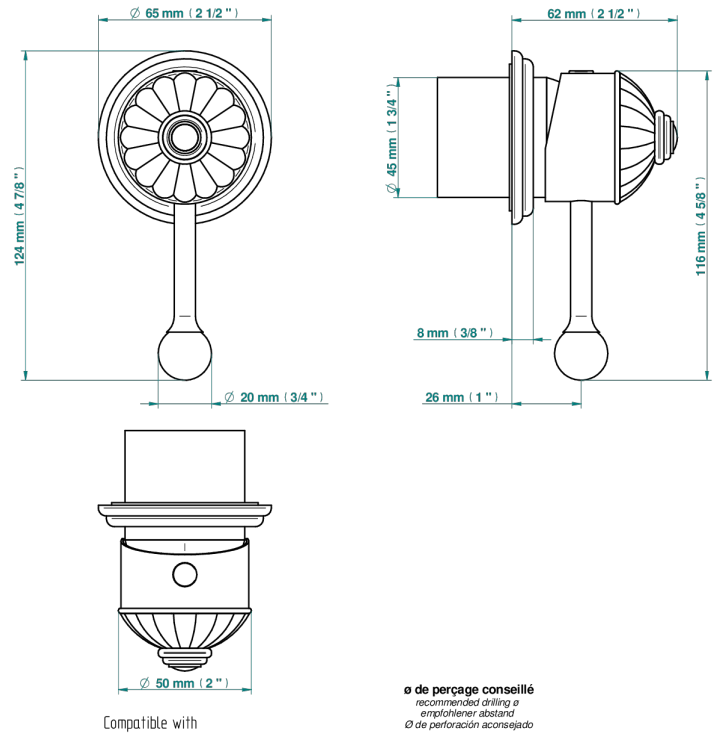

CHEVERNY JASPE ROJO

A1U-6540RB

Trim only for wall mixer on rosette

THG®
PARIS

Compatible with