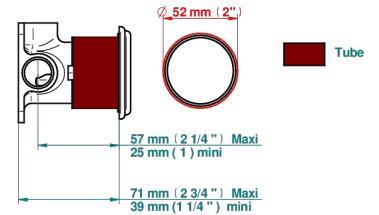

70791

19/06/2019

CHARACTERISTIC

- Cheverny red Jasper
- Trim only for wall mixer on rosette

RELATED SKU'S

- Ref. G00-6540A/US Built-in part for wall mounted flush fit shower mixer 2 inlets 1/2" -1 outlet 1/2" -US model

AVAILABLE FINITIONS

Black ceram - D30
Blush PVD - H62
Brass color PVD - H49
Brown bronze color PVD - F33
Chrome polished - A02
Chrome polished / gold polished - G02

Gold color PVD - H52
Gold mat - F07
Gold polished - F01
Graphite PVD - H64
Matt Umber PVD - H67
Matt blush PVD - H60

Matt brass color PVD - H50
Matt brown bronze color PVD - F34
Matt chrome (American satin) - C02
Matt gold color PVD - H53
Matt graphite PVD - H65
Matt nickel (American satin) - C01

Matt nickel color PVD - H56
Nickel antique / Sovereign - H28
Nickel color PVD - H55
Nickel polished - B01
Soft gold - F30
Soft matt gold - F31

Umber PVD - H66