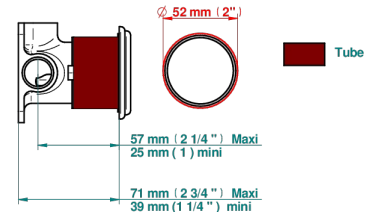

19/06/2019

70791

CHARACTERISTIC

- Cheverny red Jasper
- Trim only for wall mixer on rosette

RELATED SKU'S

- Ref. G00-6540A Rough parts for wall mounted flush fit shower mixer 2 x 1/2" inlets 1 x 1/2" outlet

AVAILABLE FINITIONS

Antique nickel - H28
Black ceram - D30
Blush PVD - H62
Brass color PVD - H49
Brown bronze color PVD - F33
Gold color PVD - H52

Graphite PVD - H64
Matt Umber PVD - H67
Matt blush PVD - H60
Matt brass color PVD - H50
Matt brown bronze color PVD - F34
Matt chrome - C02

Matt gold - F07
Matt gold color PVD - H53
Matt graphite PVD - H65
Matt nickel (color finish) - C01
Matt nickel color PVD - H56
Nickel color PVD - H55

Polished chrome (color finish) - A02
Polished chrome / Polished gold (color finish) - G02
Polished gold (color finish) - F01
Polished nickel - B01
Soft gold - F30
Soft matt gold - F31

Umber PVD - H66