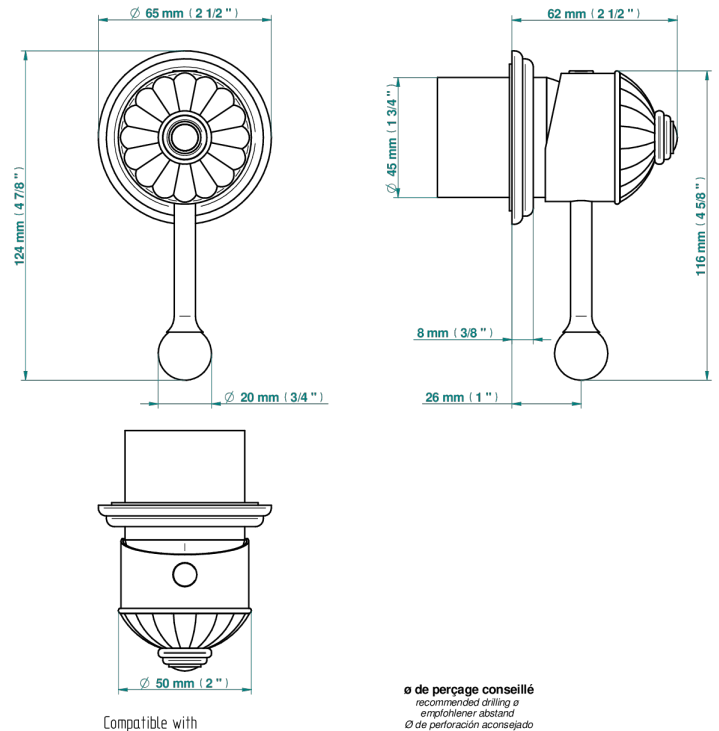

CHEVERNY RED JASPER

A1U-6540RB

Trim only for wall mixer on rosette

Compatible with