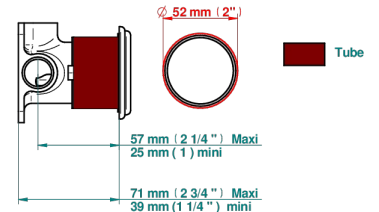

70791

19/06/2019

CHARACTERISTIC

- Cheverny red Jasper
- Trim only for wall mixer on rosette

RELATED SKU'S

- Ref. G00-6540A Rough parts for wall mounted flush fit shower mixer 2 x 1/2" inlets 1 x 1/2" outlet

AVAILABLE FINITIONS

Antique nickel - H28
Black ceram - D30
Blush PVD - H62
Brass color PVD - H49
Brown bronze color PVD - F33
Gold color PVD - H52

Graphite PVD - H64
Matt Umber PVD - H67
Matt blush PVD - H60
Matt brass color PVD - H50
Matt brown bronze color PVD - F34
Matt chrome - C02

Matt gold - F07
Matt gold color PVD - H53
Matt graphite PVD - H65
Matt nickel (color finish) - C01
Matt nickel color PVD - H56
Nickel color PVD - H55

Polished chrome (color finish) - A02
Polished chrome / Polished gold (color finish) - G02
Polished gold (color finish) - F01
Polished nickel - B01
Soft gold - F30
Soft matt gold - F31

Umber PVD - H66