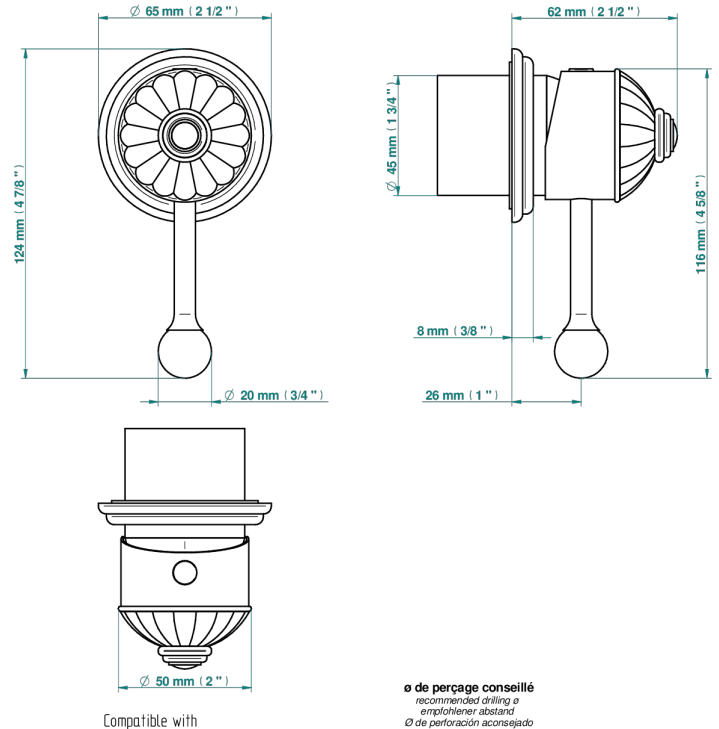

AMBOISE JASPE ROJO

A1L-6540RB

Trim only for wall mixer on rosette

THG®
PARIS

Compatible with