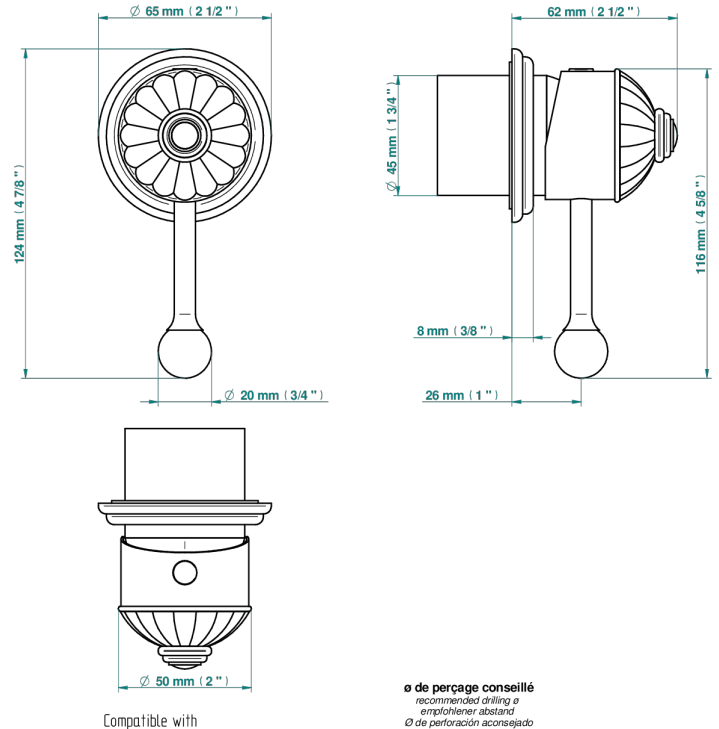

AMBOISE RED JASPER

A1L-6540RB

Trim only for wall mixer on rosette

Compatible with