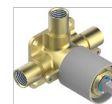

AMBOISE RED JASPER

A1L-6540RB

Trim only for wall mixer on rosette

Compatible with

6540/US

70791

19/06/2019

CHARACTERISTIC

- Amboise Red Jasper
- Trim only for wall mixer on rosette

RELATED SKU'S

- Ref. G00-6540A/US Built-in part for wall mounted flush fit shower mixer 2 inlets 1/2" -1 outlet 1/2" -US model

AVAILABLE FINITIONS

Black ceram - D30
Blush PVD - H62
Brass color PVD - H49
Brown bronze color PVD - F33
Chrome polished - A02
Chrome polished / gold polished - G02

Gold color PVD - H52
Gold mat - F07
Gold polished - F01
Graphite PVD - H64
Matt Umber PVD - H67
Matt blush PVD - H60

Matt brass color PVD - H50
Matt brown bronze color PVD - F34
Matt chrome (American satin) - C02
Matt gold color PVD - H53
Matt graphite PVD - H65
Matt nickel (American satin) - C01

Matt nickel color PVD - H56
Nickel antique / Sovereign - H28
Nickel color PVD - H55
Nickel polished - B01
Soft gold - F30
Soft matt gold - F31

Umber PVD - H66