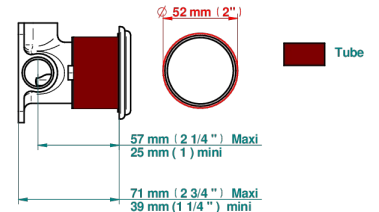

70791

19/06/2019

CHARACTERISTIC

- Amboise Red Jasper
- Trim only for wall mixer on rosette

RELATED SKU'S

- Ref. G00-6540A/US Built-in part for wall mounted flush fit shower mixer 2 inlets 1/2" -1 outlet 1/2" -US model

AVAILABLE FINITIONS

Black ceram - D30
Blush PVD - H62
Brass color PVD - H49
Brown bronze color PVD - F33
Chrome polished - A02
Chrome polished / gold polished - G02

Gold color PVD - H52
Gold mat - F07
Gold polished - F01
Graphite PVD - H64
Matt Umber PVD - H67
Matt blush PVD - H60

Matt brass color PVD - H50
Matt brown bronze color PVD - F34
Matt chrome (American satin) - C02
Matt gold color PVD - H53
Matt graphite PVD - H65
Matt nickel (American satin) - C01

Matt nickel color PVD - H56
Nickel antique / Sovereign - H28
Nickel color PVD - H55
Nickel polished - B01
Soft gold - F30
Soft matt gold - F31

Umber PVD - H66