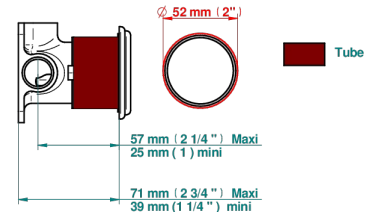

70791

19/06/2019

CHARACTERISTIC

- Amboise Red Jasper
- Trim only for wall mixer on rosette

RELATED SKU'S

- Ref. G00-6540A Rough parts for wall mounted flush fit shower mixer 2 x 1/2" inlets 1 x 1/2" outlet

AVAILABLE FINITIONS

Antique nickel - H28
Black ceram - D30
Blush PVD - H62
Brass color PVD - H49
Brown bronze color PVD - F33
Gold color PVD - H52

Graphite PVD - H64
Matt Umber PVD - H67
Matt blush PVD - H60
Matt brass color PVD - H50
Matt brown bronze color PVD - F34
Matt chrome - C02

Matt gold - F07
Matt gold color PVD - H53
Matt graphite PVD - H65
Matt nickel (color finish) - C01
Matt nickel color PVD - H56
Nickel color PVD - H55

Polished chrome (color finish) - A02
Polished chrome / Polished gold (color finish) - G02
Polished gold (color finish) - F01
Polished nickel - B01
Soft gold - F30
Soft matt gold - F31

Umber PVD - H66