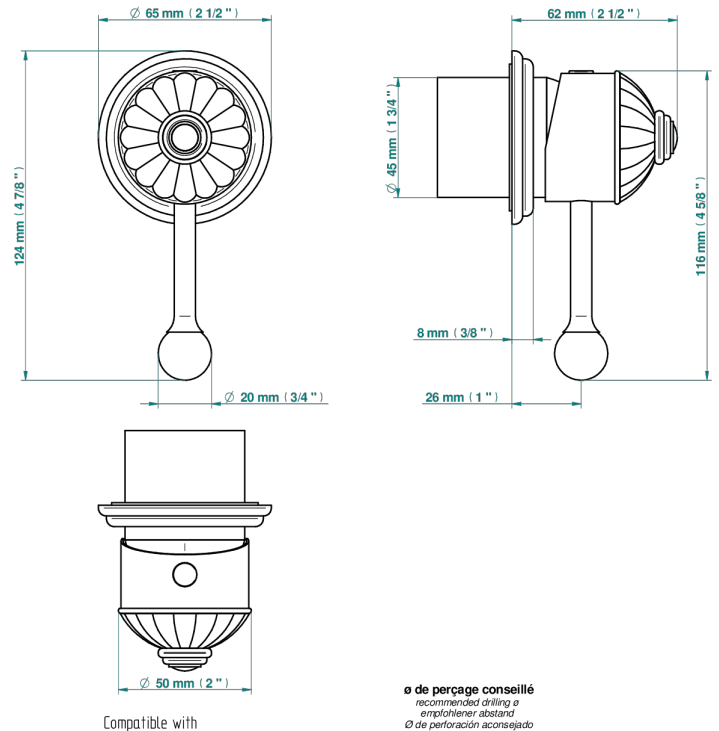

AMBOISE RED JASPER

A1L-6540RB

Trim only for wall mixer on rosette

Compatible with