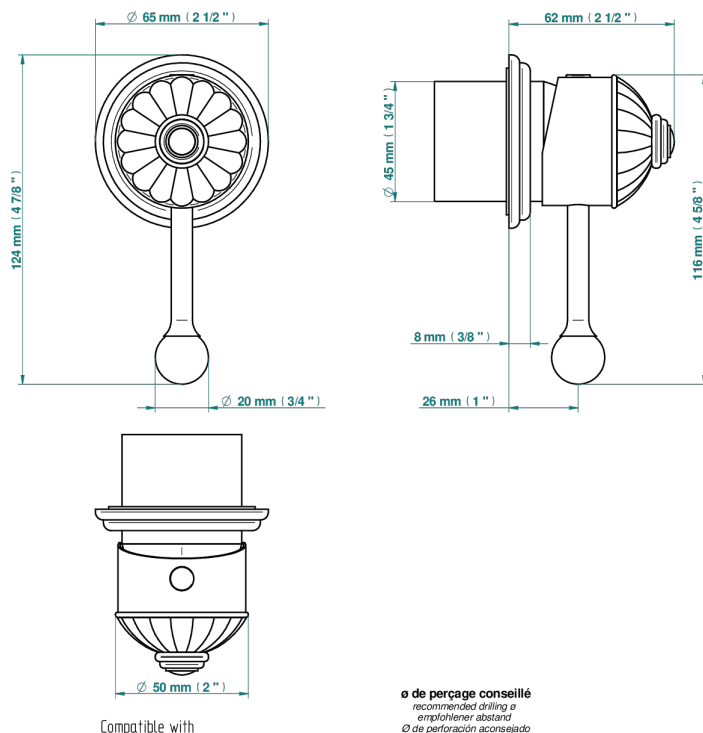

VOGUE LAPIS LAZULI

A8S-6540RB

Trim only for wall mixer on rosette

THG®
PARIS