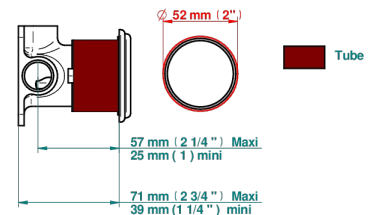

70790

19/06/2019

CHARACTERISTIC

- Vogue Lapis Lazuli
- Trim only for wall mixer on rosette

RELATED SKU'S

- Ref. G00-6540A/US Built-in part for wall mounted flush fit shower mixer 2 inlets 1/2" -1 outlet 1/2" -US model

AVAILABLE FINITIONS

Black ceram - D30

Blush PVD - H62

Brass color PVD - H49

Brown bronze color PVD - F33

Chrome polished - A02

Chrome polished / gold polished -

G02

Copper antique matt, coated - H07

Gold color PVD - H52

Gold mat - F07

Gold polished - F01

Graphite PVD - H64

Light coated bronze - D01

Matt Umber PVD - H67

Matt blush PVD - H60

Matt brass color PVD - H50

Matt brown bronze color PVD - F34

Matt chrome (American satin) - C02

Matt gold color PVD - H53

Matt graphite PVD - H65

Matt nickel (American satin) - C01

Matt nickel color PVD - H56

Nickel antique / Sovereign - H28

Nickel color PVD - H55

Nickel polished - B01

Soft gold - F30

Soft matt gold - F31

Umber PVD - H66