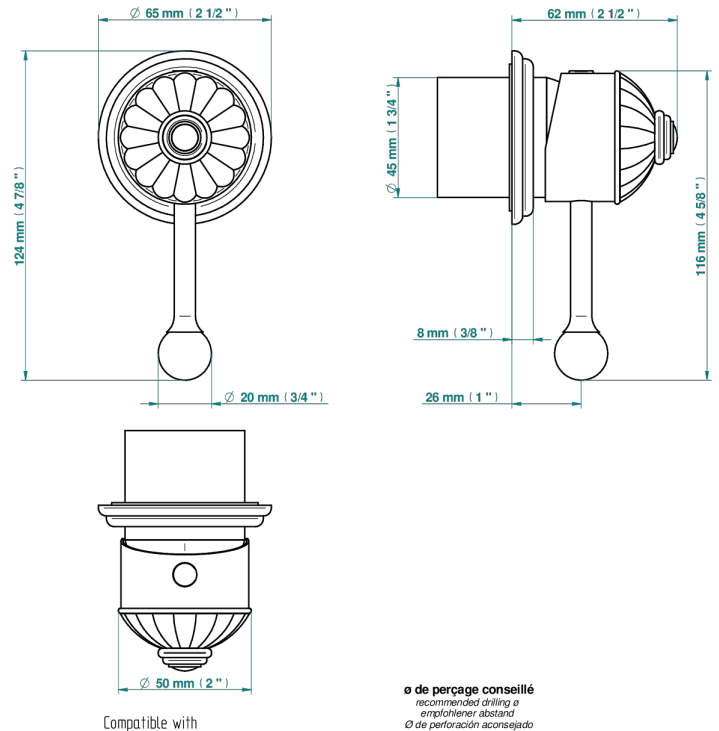

VOGUE LAPIS LAZULI

A8S-6540RB

Trim only for wall mixer on rosette

Compatible with