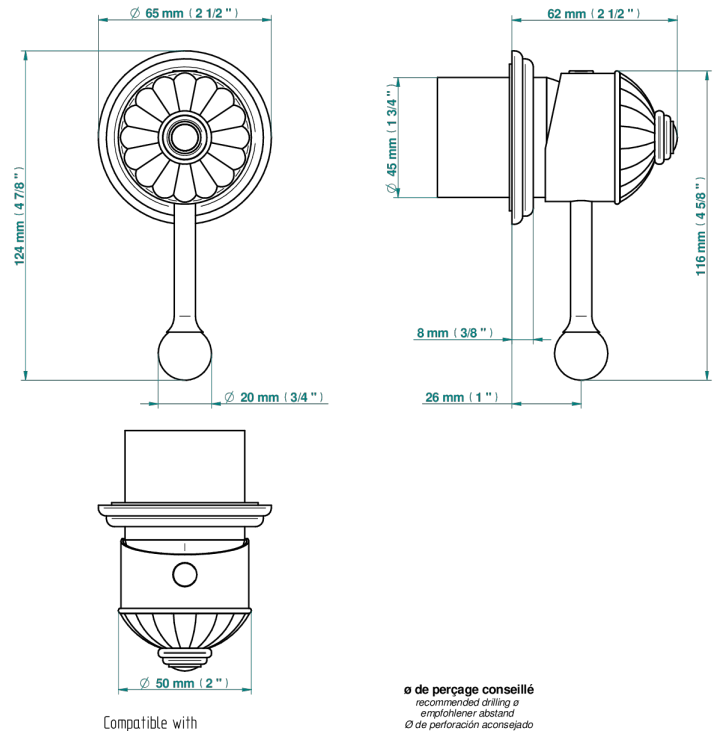

CHEVERNY LAPIS LAZULI

A1T-6540RB

Trim only for wall mixer on rosette

THG®
PARIS

Compatible with

6540A
6540A/W

6540/US