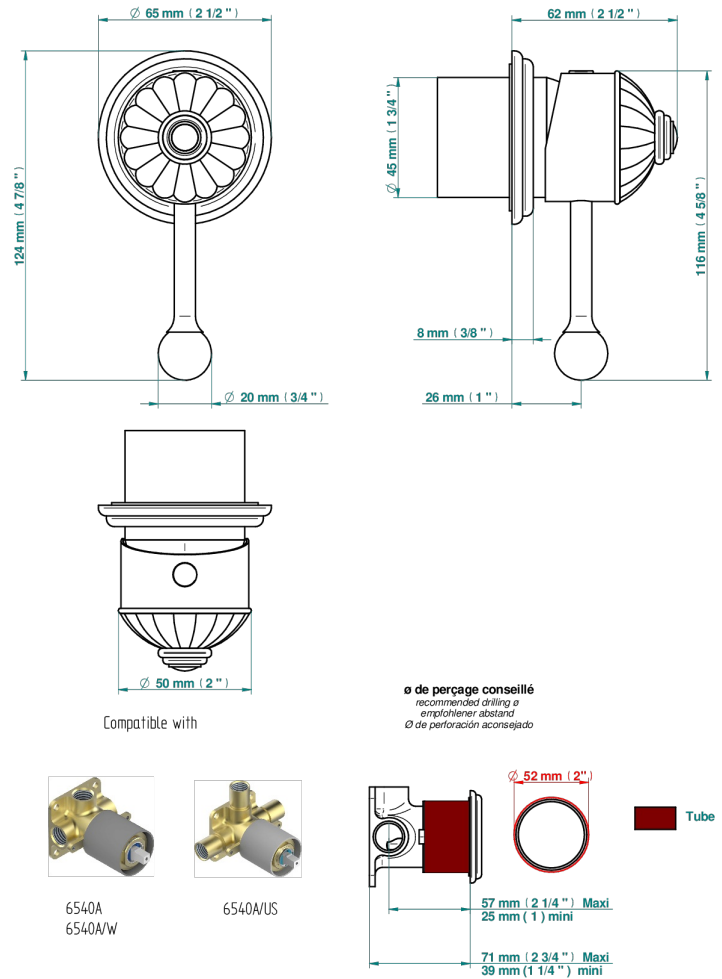

# CHEVERNY LAPIS LAZULI

A1T-6540RB

Trim only for wall mixer on rosette

THG<sup>®</sup>  
PARIS

70790

19/06/2019

## CHARACTERISTIC

- Cheverny Lapis Lazuli
- Trim only for wall mixer on rosette

## RELATED SKU'S

- Ref. G00-6540A/US Built-in part for wall mounted flush fit shower mixer 2 inlets 1/2" -1 outlet 1/2" -US model