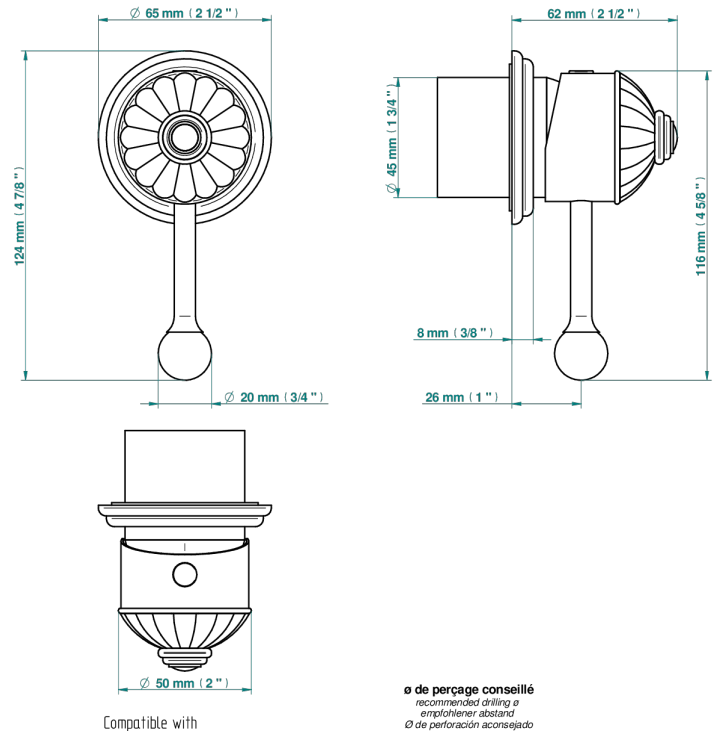

CHEVERNY LAPIS LAZULI

A1T-6540RB

Trim only for wall mixer on rosette

Compatible with