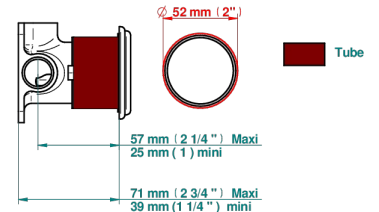

70790

19/06/2019

CHARACTERISTIC

- Cheverny Lapis Lazuli
- Trim only for wall mixer on rosette

RELATED SKU'S

- Ref. G00-6540A Rough parts for wall mounted flush fit shower mixer 2 x 1/2" inlets 1 x 1/2" outlet

AVAILABLE FINITIONS

Antique nickel - H28
Black ceram - D30
Blush PVD - H62
Brass color PVD - H49
Brown bronze color PVD - F33
Gold color PVD - H52

Graphite PVD - H64
Matt Umber PVD - H67
Matt blush PVD - H60
Matt brass color PVD - H50
Matt brown bronze color PVD - F34
Matt chrome - C02

Matt gold - F07
Matt gold color PVD - H53
Matt graphite PVD - H65
Matt nickel (color finish) - C01
Matt nickel color PVD - H56
Nickel color PVD - H55

Polished chrome (color finish) - A02
Polished chrome / Polished gold (color finish) - G02
Polished gold (color finish) - F01
Polished nickel - B01
Soft gold - F30
Soft matt gold - F31

Umber PVD - H66