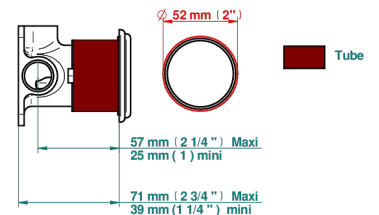

70790

19/06/2019

CHARACTERISTIC

- Cheverny Lapis Lazuli
- Trim only for wall mixer on rosette

RELATED SKU'S

- Ref. G00-6540A Rough parts for wall mounted flush fit shower mixer 2 x 1/2" inlets 1 x 1/2" outlet

AVAILABLE FINITIONS

Antique nickel - H28
Black ceram - D30
Blush PVD - H62
Brass color PVD - H49
Brown bronze color PVD - F33
Gold color PVD - H52

Graphite PVD - H64
Matt Umber PVD - H67
Matt blush PVD - H60
Matt brass color PVD - H50
Matt brown bronze color PVD - F34
Matt chrome - C02

Matt gold - F07
Matt gold color PVD - H53
Matt graphite PVD - H65
Matt nickel (color finish) - C01
Matt nickel color PVD - H56
Nickel color PVD - H55

Polished chrome (color finish) - A02
Polished chrome / Polished gold (color finish) - G02
Polished gold (color finish) - F01
Polished nickel - B01
Soft gold - F30
Soft matt gold - F31

Umber PVD - H66