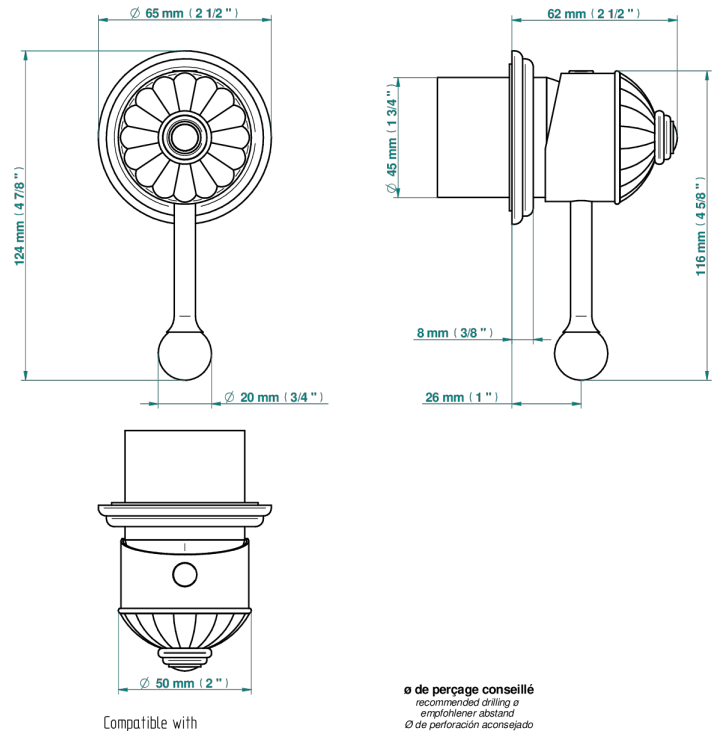

CHEVERNY LAPIS LAZULI

A1T-6540RB

Trim only for wall mixer on rosette

Compatible with