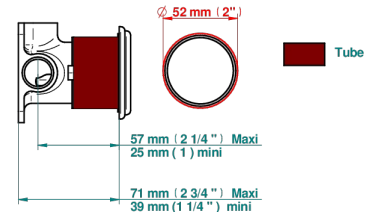

70790

19/06/2019

CHARACTERISTIC

- Amboise Lapis Lazuli
- Trim only for wall mixer on rosette

RELATED SKU'S

- Ref. G00-6540A/US Built-in part for wall mounted flush fit shower mixer 2 inlets 1/2" -1 outlet 1/2" -US model

AVAILABLE FINITIONS

Black ceram - D30
Blush PVD - H62
Brass color PVD - H49
Brown bronze color PVD - F33
Chrome polished - A02
Chrome polished / gold polished - G02

Gold color PVD - H52
Gold mat - F07
Gold polished - F01
Graphite PVD - H64
Matt Umber PVD - H67
Matt blush PVD - H60

Matt brass color PVD - H50
Matt brown bronze color PVD - F34
Matt chrome (American satin) - C02
Matt gold color PVD - H53
Matt graphite PVD - H65
Matt nickel (American satin) - C01

Matt nickel color PVD - H56
Nickel antique / Sovereign - H28
Nickel color PVD - H55
Nickel polished - B01
Soft gold - F30
Soft matt gold - F31

Umber PVD - H66