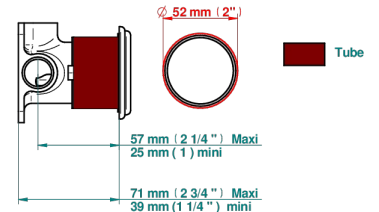

70790

19/06/2019

CHARACTERISTIC

- Amboise Lapis Lazuli
- Trim only for wall mixer on rosette

RELATED SKU'S

- Ref. G00-6540A Rough parts for wall mounted flush fit shower mixer 2 x 1/2" inlets 1 x 1/2" outlet

AVAILABLE FINITIONS

Antique nickel - H28
Black ceram - D30
Blush PVD - H62
Brass color PVD - H49
Brown bronze color PVD - F33
Gold color PVD - H52

Graphite PVD - H64
Matt Umber PVD - H67
Matt blush PVD - H60
Matt brass color PVD - H50
Matt brown bronze color PVD - F34
Matt chrome - C02

Matt gold - F07
Matt gold color PVD - H53
Matt graphite PVD - H65
Matt nickel (color finish) - C01
Matt nickel color PVD - H56
Nickel color PVD - H55

Polished chrome (color finish) - A02
Polished chrome / Polished gold (color finish) - G02
Polished gold (color finish) - F01
Polished nickel - B01
Soft gold - F30
Soft matt gold - F31

Umber PVD - H66