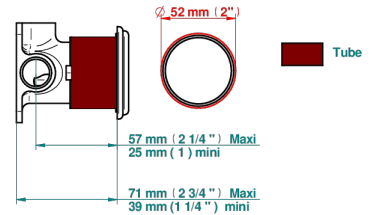

70790

19/06/2019

CHARACTERISTIC

- Amboise Lapis Lazuli
- Trim only for wall mixer on rosette

RELATED SKU'S

- Ref. G00-6540A Rough parts for wall mounted flush fit shower mixer 2 x 1/2" inlets 1 x 1/2" outlet

AVAILABLE FINITIONS

Antique nickel - H28
Black ceram - D30
Blush PVD - H62
Brass color PVD - H49
Brown bronze color PVD - F33
Gold color PVD - H52

Graphite PVD - H64
Matt Umber PVD - H67
Matt blush PVD - H60
Matt brass color PVD - H50
Matt brown bronze color PVD - F34
Matt chrome - C02

Matt gold - F07
Matt gold color PVD - H53
Matt graphite PVD - H65
Matt nickel (color finish) - C01
Matt nickel color PVD - H56
Nickel color PVD - H55

Polished chrome (color finish) - A02
Polished chrome / Polished gold (color finish) - G02
Polished gold (color finish) - F01
Polished nickel - B01
Soft gold - F30
Soft matt gold - F31

Umber PVD - H66