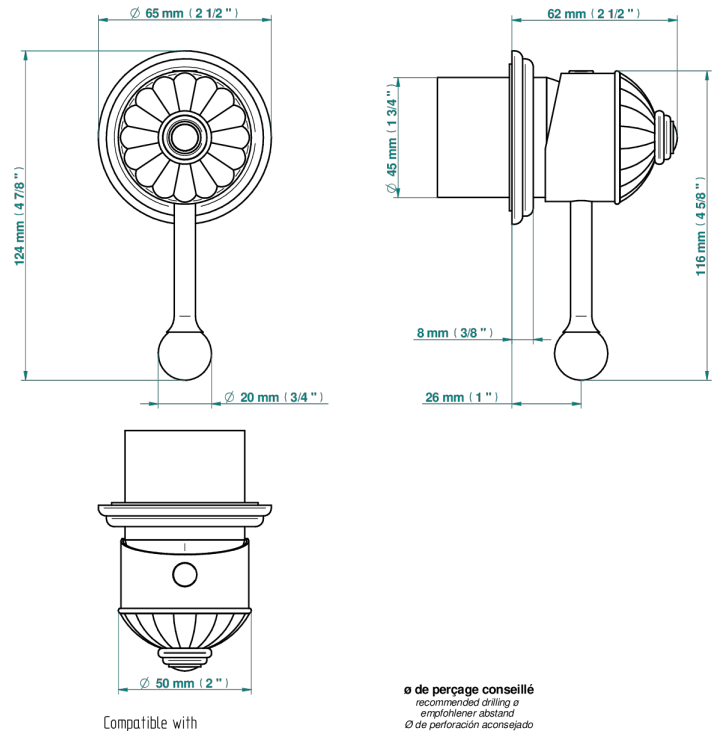

AMBOISE LAPIS LAZULI

A1K-6540RB

Trim only for wall mixer on rosette

Compatible with