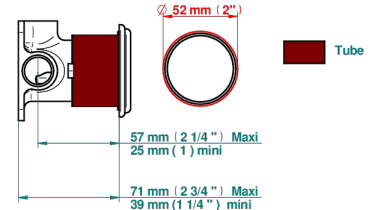

70789

19/06/2019

CHARACTERISTIC

- Vogue Malachite
- Trim only for wall mixer on rosette

RELATED SKU'S

- Ref. G00-6540A/US Built-in part for wall mounted flush fit shower mixer 2 inlets 1/2" -1 outlet 1/2" -US model

AVAILABLE FINITIONS

Black ceram - D30

Blush PVD - H62

Brass color PVD - H49

Brown bronze color PVD - F33

Chrome polished - A02

Chrome polished / gold polished -

G02

Copper antique matt, coated - H07

Gold color PVD - H52

Gold mat - F07

Gold polished - F01

Graphite PVD - H64

Light coated bronze - D01

Matt Umber PVD - H67

Matt blush PVD - H60

Matt brass color PVD - H50

Matt brown bronze color PVD - F34

Matt chrome (American satin) - C02

Matt gold color PVD - H53

Matt graphite PVD - H65

Matt nickel (American satin) - C01

Matt nickel color PVD - H56

Nickel antique / Sovereign - H28

Nickel color PVD - H55

Nickel polished - B01

Soft gold - F30

Soft matt gold - F31

Umber PVD - H66