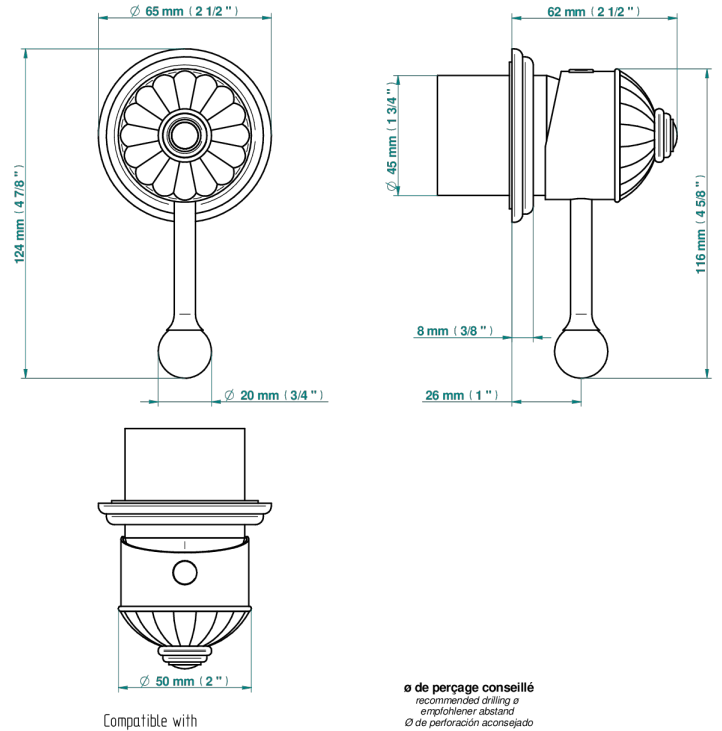

VOGUE MALACHITE

A8M-6540RB

Trim only for wall mixer on rosette

THG®
PARIS

Compatible with

6540A
6540A/W

6540/US