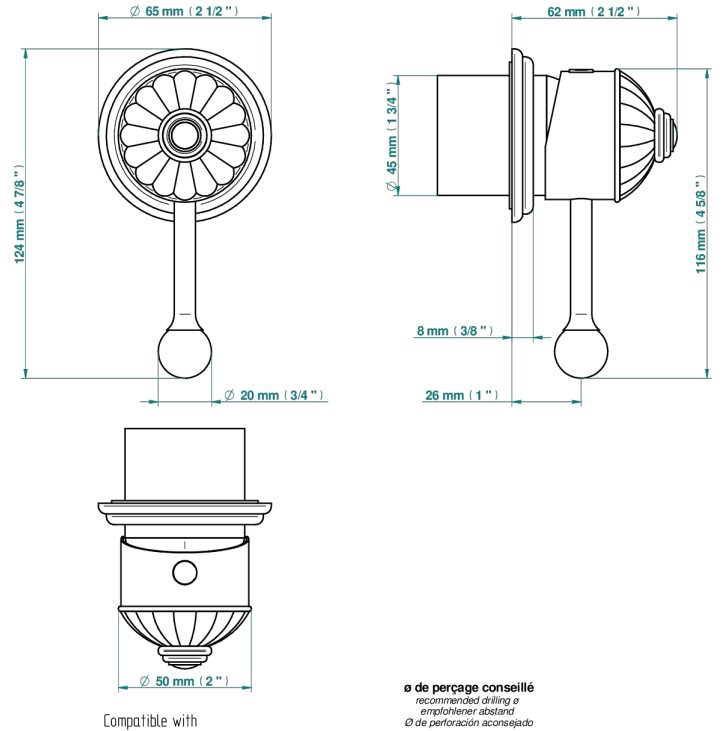

CHEVERNY MALAQUITA

A1S-6540RB

Trim only for wall mixer on rosette

THG®
PARIS

Compatible with

6540A
6540A/W

6540/US