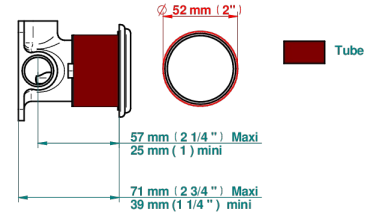

70789

19/06/2019

CHARACTERISTIC

- Cheverny Malachite
- Trim only for wall mixer on rosette

RELATED SKU'S

- Ref. G00-6540A/US Built-in part for wall mounted flush fit shower mixer 2 inlets 1/2" -1 outlet 1/2" -US model

AVAILABLE FINITIONS

Black ceram - D30

Blush PVD - H62

Brass color PVD - H49

Brown bronze color PVD - F33

Chrome polished - A02

Chrome polished / gold polished - G02

Gold color PVD - H52

Gold mat - F07

Gold polished - F01

Graphite PVD - H64

Matt Umber PVD - H67

Matt blush PVD - H60

Matt brass color PVD - H50

Matt brown bronze color PVD - F34

Matt chrome (American satin) - C02

Matt gold color PVD - H53

Matt graphite PVD - H65

Matt nickel (American satin) - C01

Matt nickel color PVD - H56

Nickel antique / Sovereign - H28

Nickel color PVD - H55

Nickel polished - B01

Soft gold - F30

Soft matt gold - F31

Umber PVD - H66