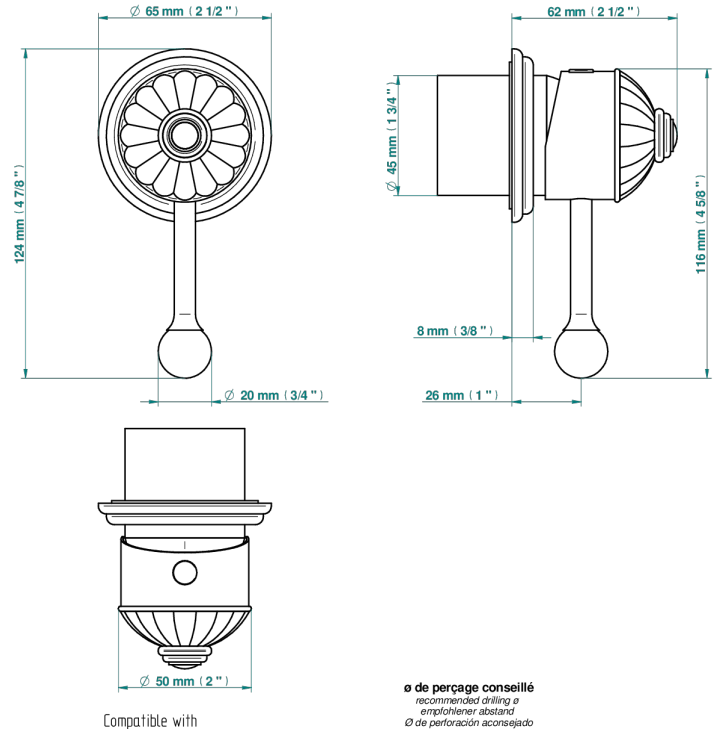

CHEVERNY MALACHITE

A1S-6540RB

Trim only for wall mixer on rosette

Compatible with