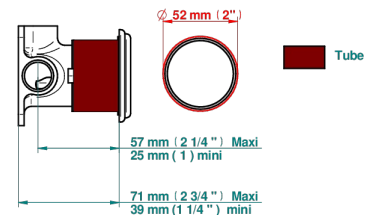

70789

19/06/2019

CARACTERÍSTICAS

- Cheverny Malaquita
- Trim only for wall mixer on rosette

PRODUCTOS RELACIONADOS

- Ref. G00-6540A Rough parts for wall mounted flush fit shower mixer 2 x 1/2" inlets 1 x 1/2" outlet

ACABADOS DISPONIBLES

Cerámica negra mate - D30
Cromo - A02
Cromo / dorado - G02
Cromo mate - C02
Dorado - F01
Dorado mate - F07

Dorado pálido - F30
Dorado pálido mate (sin barniz) - F31
Níquel - B01
Níquel mate - C01
Níquel viejo - H28
Pvd blush - H62

Pvd blush mate - H60
Pvd color latón - H49
Pvd color latón mate - H50
Pvd color níquel - H55
Pvd color níquel mate - H56
Pvd color oro - H52

Pvd color oro mate - H53
Pvd grafito - H64
Pvd grafito mate - H65
Pvd marrón bronce - F33
Pvd marrón bronce mate - F34
Pvd umber - H66

Pvd umber mate - H67