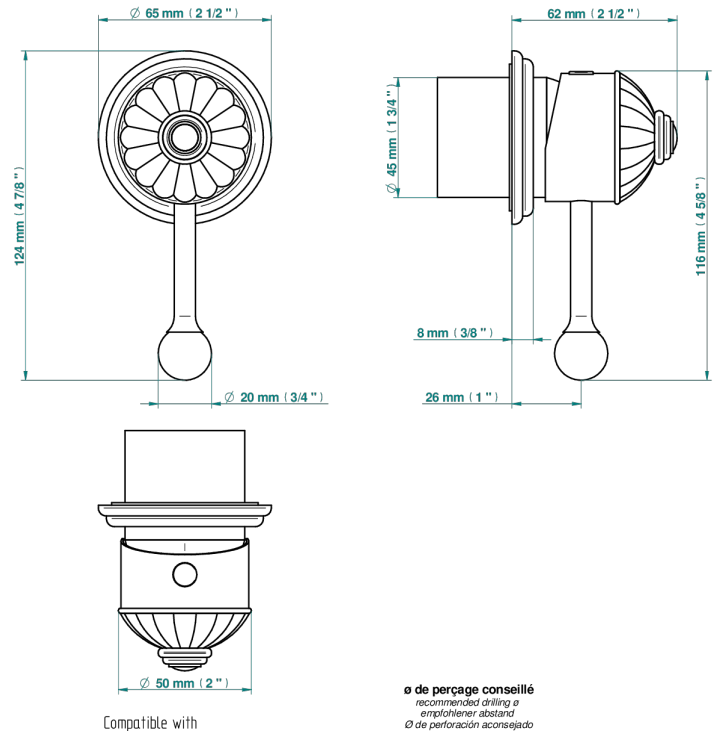

CHEVERNY MALAQUITA

A1S-6540RB

Trim only for wall mixer on rosette

THG®
PARIS

Compatible with

6540A
6540A/W

6540A/US