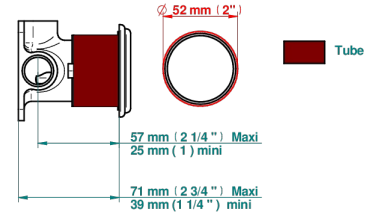

70789

19/06/2019

CHARACTERISTIC

- Cheverny Malachite
- Trim only for wall mixer on rosette

RELATED SKU'S

- Ref. G00-6540A Rough parts for wall mounted flush fit shower mixer 2 x 1/2" inlets 1 x 1/2" outlet

AVAILABLE FINITIONS

Antique nickel - H28
Black ceram - D30
Blush PVD - H62
Brass color PVD - H49
Brown bronze color PVD - F33
Gold color PVD - H52

Graphite PVD - H64
Matt Umber PVD - H67
Matt blush PVD - H60
Matt brass color PVD - H50
Matt brown bronze color PVD - F34
Matt chrome - C02

Matt gold - F07
Matt gold color PVD - H53
Matt graphite PVD - H65
Matt nickel (color finish) - C01
Matt nickel color PVD - H56
Nickel color PVD - H55

Polished chrome (color finish) - A02
Polished chrome / Polished gold (color finish) - G02
Polished gold (color finish) - F01
Polished nickel - B01
Soft gold - F30
Soft matt gold - F31

Umber PVD - H66