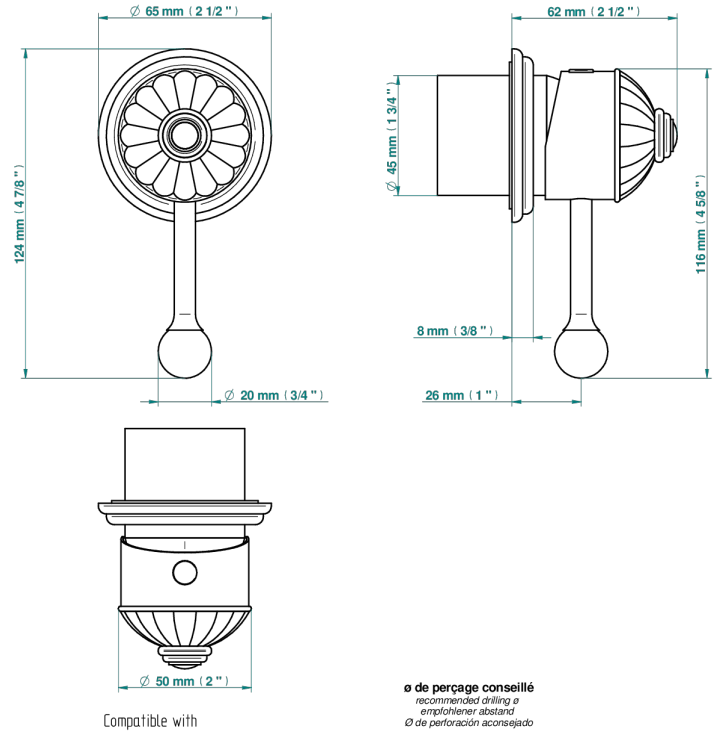

CHEVERNY MALACHITE

A1S-6540RB

Trim only for wall mixer on rosette

THG®
PARIS

Compatible with

6540A
6540A/W

6540A/US