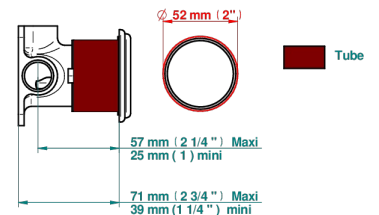

70789

19/06/2019

CHARACTERISTIC

- Amboise Malachite
- Trim only for wall mixer on rosette

RELATED SKU'S

- Ref. G00-6540A/US Built-in part for wall mounted flush fit shower mixer 2 inlets 1/2" -1 outlet 1/2" -US model

AVAILABLE FINITIONS

Black ceram - D30
Blush PVD - H62
Brass color PVD - H49
Brown bronze color PVD - F33
Chrome polished - A02
Chrome polished / gold polished - G02

Gold color PVD - H52
Gold mat - F07
Gold polished - F01
Graphite PVD - H64
Matt Umber PVD - H67
Matt blush PVD - H60

Matt brass color PVD - H50
Matt brown bronze color PVD - F34
Matt chrome (American satin) - C02
Matt gold color PVD - H53
Matt graphite PVD - H65
Matt nickel (American satin) - C01

Matt nickel color PVD - H56
Nickel antique / Sovereign - H28
Nickel color PVD - H55
Nickel polished - B01
Soft gold - F30
Soft matt gold - F31

Umber PVD - H66