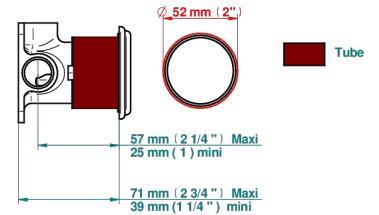

70789

19/06/2019

CHARACTERISTIC

- Amboise Malachite
- Trim only for wall mixer on rosette

RELATED SKU'S

- Ref. G00-6540A Rough parts for wall mounted flush fit shower mixer 2 x 1/2" inlets 1 x 1/2" outlet

AVAILABLE FINITIONS

Antique nickel - H28
Black ceram - D30
Blush PVD - H62
Brass color PVD - H49
Brown bronze color PVD - F33
Gold color PVD - H52

Graphite PVD - H64
Matt Umber PVD - H67
Matt blush PVD - H60
Matt brass color PVD - H50
Matt brown bronze color PVD - F34
Matt chrome - C02

Matt gold - F07
Matt gold color PVD - H53
Matt graphite PVD - H65
Matt nickel (color finish) - C01
Matt nickel color PVD - H56
Nickel color PVD - H55

Polished chrome (color finish) - A02
Polished chrome / Polished gold (color finish) - G02
Polished gold (color finish) - F01
Polished nickel - B01
Soft gold - F30
Soft matt gold - F31

Umber PVD - H66