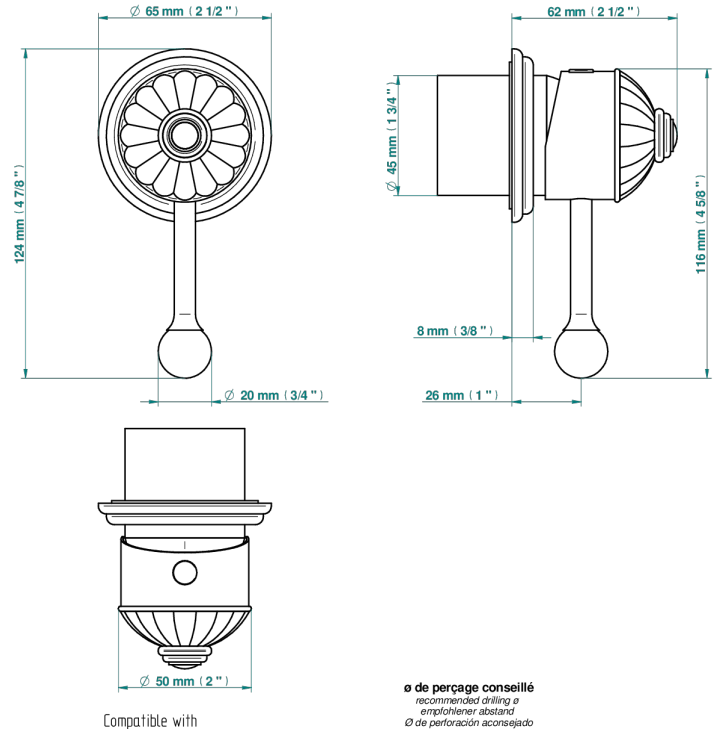

AMBOISE MALACHITE

A1J-6540RB

Trim only for wall mixer on rosette

Compatible with