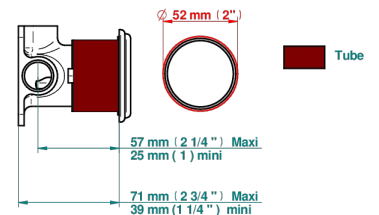

70789

19/06/2019

CHARACTERISTIC

- Amboise Malachite
- Trim only for wall mixer on rosette

RELATED SKU'S

- Ref. G00-6540A Rough parts for wall mounted flush fit shower mixer 2 x 1/2" inlets 1 x 1/2" outlet

AVAILABLE FINITIONS

Antique nickel - H28
Black ceram - D30
Blush PVD - H62
Brass color PVD - H49
Brown bronze color PVD - F33
Gold color PVD - H52

Graphite PVD - H64
Matt Umber PVD - H67
Matt blush PVD - H60
Matt brass color PVD - H50
Matt brown bronze color PVD - F34
Matt chrome - C02

Matt gold - F07
Matt gold color PVD - H53
Matt graphite PVD - H65
Matt nickel (color finish) - C01
Matt nickel color PVD - H56
Nickel color PVD - H55

Polished chrome (color finish) - A02
Polished chrome / Polished gold (color finish) - G02
Polished gold (color finish) - F01
Polished nickel - B01
Soft gold - F30
Soft matt gold - F31

Umber PVD - H66