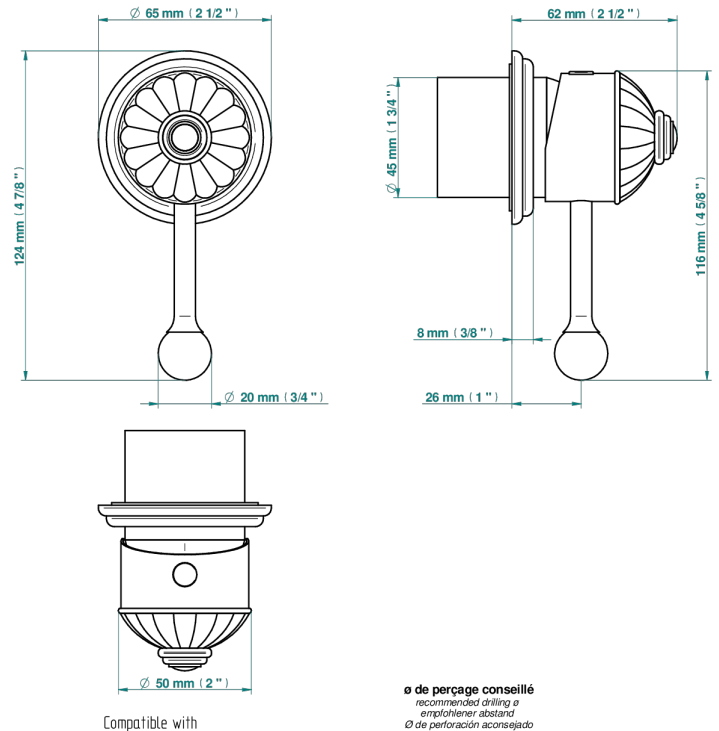

AMBOISE MALACHITE

A1J-6540RB

Trim only for wall mixer on rosette

Compatible with