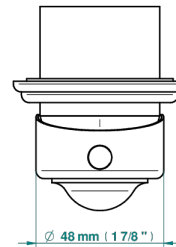

CHARLESTON CON MANETAS

G75-6540RB

Trim only for wall mixer on rosette

THG®
PARIS

Compatible with

6540A
6540A/W

6540/US