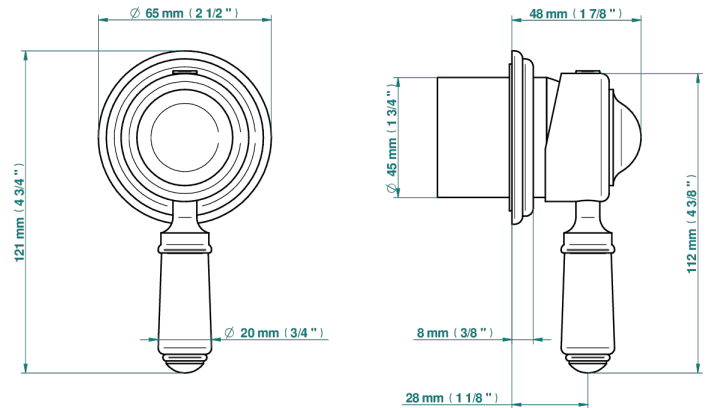

CHARLESTON CON MANETAS

G75-6540RB

Trim only for wall mixer on rosette

THG®
PARIS