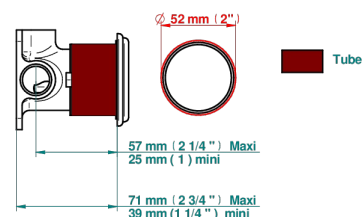

70787

18/06/2019

CHARACTERISTIC

- Charleston with lever handles
- Trim only for wall mixer on rosette

RELATED SKU'S

- Ref. G00-6540A/US Built-in part for wall mounted flush fit shower mixer 2 inlets 1/2" -1 outlet 1/2" -US model

AVAILABLE FINITIONS

Black ceram - D30

Blush PVD - H62

Brass color PVD - H49

Brown bronze color PVD - F33

Chrome polished - A02

Chrome polished / gold polished - G02

Gold color PVD - H52

Gold mat - F07

Gold polished - F01

Graphite PVD - H64

Light coated bronze - D01

Matt Umber PVD - H67

Matt blush PVD - H60

Matt brass color PVD - H50

Matt brown bronze color PVD - F34

Matt chrome (American satin) - C02

Matt gold color PVD - H53

Matt graphite PVD - H65

Matt nickel (American satin) - C01

Matt nickel color PVD - H56

Natural smoked Brass - A13

Nickel antique / Sovereign - H28

Nickel color PVD - H55

Nickel polished - B01

Soft gold - F30

Soft matt gold - F31

Umber PVD - H66