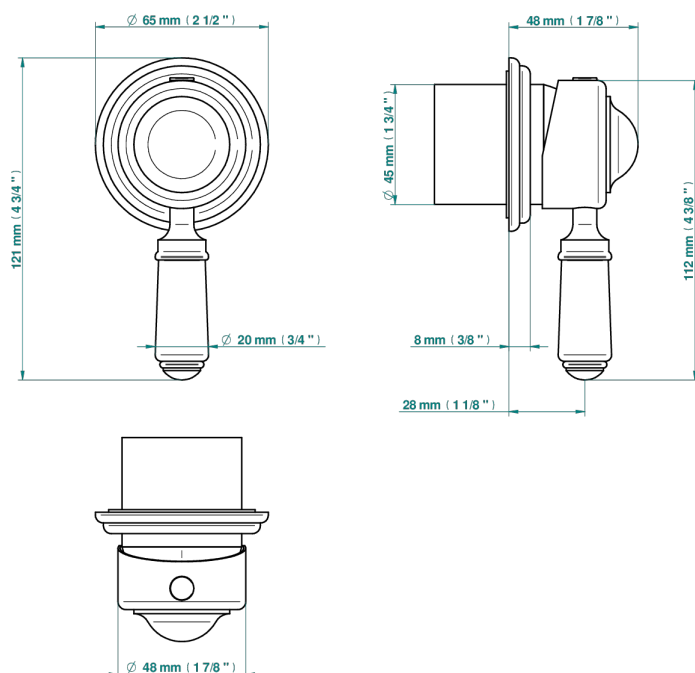

CHARLESTON WITH LEVER HANDLES

G75-6540RB

Trim only for wall mixer on rosette

Compatible with

6540A
6540A/W

6540A/US