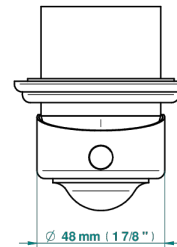

CHARLESTON CON MANETAS

G75-6540RB

Trim only for wall mixer on rosette

THG®
PARIS

Compatible with

6540A
6540A/W

6540/US